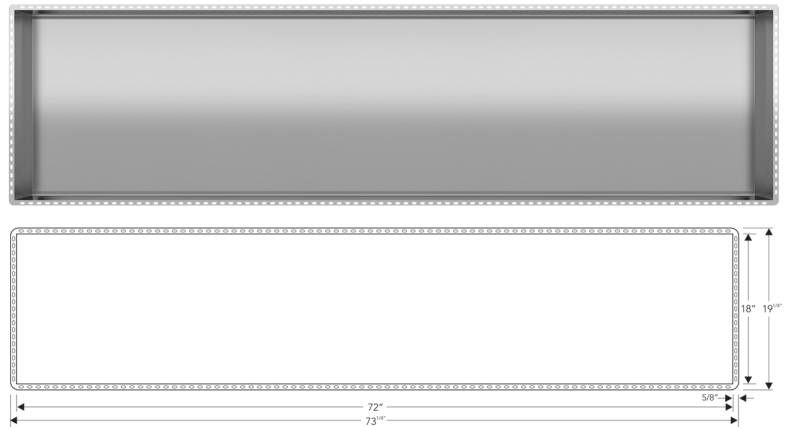

Neelnox

Y I S H E L F Specifications

FEATURES

- Premium 304 Grade Stainless Steel
- Undermount Profile
- Equipped with SoundDefy™ noise concealing technology
- Sloped bottom ensures proper drainage of water.
- Y I B O N D adhesive included to tile the back of the shelf as per client's preference.
- No installation hardware required.

Model	Finish	Profile	Size(Inner)	Size(Outer)	Rim	Depth	Bottom Slope
Y-26B	Brushed	Undermount	72 x 18 inches 1829 x 457 mm	73 ^{1/4} x 16 ^{1/4} inches 1859 x 487 mm	5/8 inches 15 mm	3 ^{3/4} inches 95 mm	3/16 inches 5 mm
Y-26P	Polished						
Y-26 WHT	White						
Y-26 BLK	Black						
Y-26 ORB	Oil Rubbed Bronze						
Y-26 LGR	Lime Green						
Y-26 ORNG	Orange						