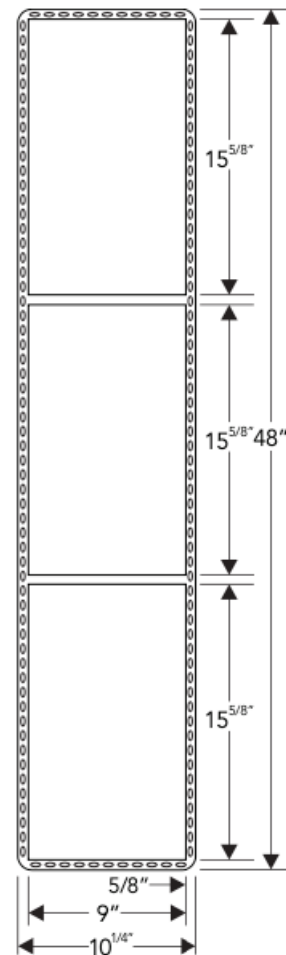

Model	Profile	Size (Inner)	Size (Outer)	Size (Niche)	Rim	Depth	Bottom Slope
Y-62	Undermount	9 x 48 inches 229 x 1219 mm	13 <sup>1/4</sup> x 25 <sup>1/4</sup> inches 335 x 640 mm	9 x 15 <sup>5/8</sup> inches 305 x 348 mm	5/8 inches 15 mm	3 <sup>3/4</sup> inches 97 mm	3/16 inches 5 mm

Product as shown in polished finish

Y-62P

Dimension in inches

**Installation Notes**

Cut out size : 13<sup>1/4</sup> x 25<sup>1/4</sup> inches

NOTE: Dimensions subject to change without notice.