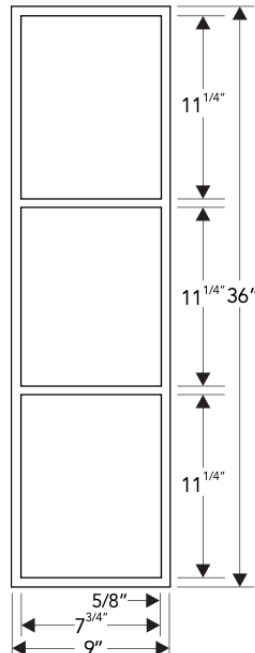

neelnox

LET
THERE
BE **DESIGN.**

FEATURES

- Premium 304 Grade Stainless Steel
- Flushmount Profile
- Equipped with SoundDefy™ noise concealing technology
- Sloped bottom ensures proper drainage of water
- Y I B O N D adhesive included to tile the back of the shelf as per client's preference
- Optional Top Mount Installation as per client's preference
- Fillers provided to Flushmount with tiles of thicknesses 4mm, 6mm, 8mm, 10mm & 12mm
- No installation hardware required

Model	Profile	Size (Niche)	Size (Outer)	Rim	Depth	Bottom Slope
Y-55	Flushmount	7 ³ / ₄ x 11 ¹ / ₄ inches 198 x 287 mm	9 x 36 inches 229 x 914 mm	5/8 inches 15 mm	3 ³ / ₄ inches 97 mm	3/16 inches 5 mm

Product as shown in polished finish

Y-55P

Dimension in inches

Installation Notes

Cut out size : 8 x 35 inches

NOTE: Dimensions subject to change without notice.