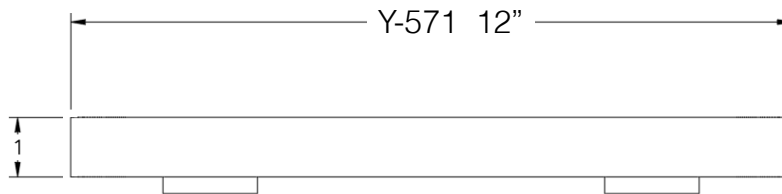

Dimensions in inches

FRONT