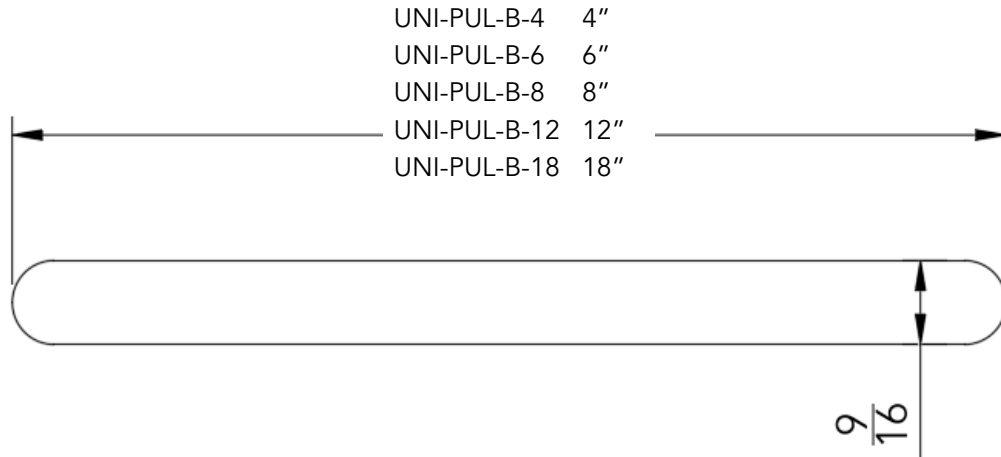

neelnox

LET
THERE
BE **DESIGN.**

FEATURES

- Premium 304 Grade Stainless Steel
- Solid Mount Construction
- Concealed Installation Hardware
- ADA Compliant

COLLECTION UNIVERSAL

CABINET PULL

Model	Product	Finishes Available
UNI-PUL-B-4-P	4" Cab-Pull	Multiple finishes available. Over 23 finishes to choose from.
UNI-PUL-B-6-P	6" Cab-Pull	
UNI-PUL-B-8-P	8" Cab-Pull	
UNI-PUL-B-12-P	12" Cab-Pull	
UNI-PUL-B-18-P	18" Cab-Pull	

Dimensions in inches

FRONT

TOP

SIDE

NOTE: Dimensions subject to change without notice.