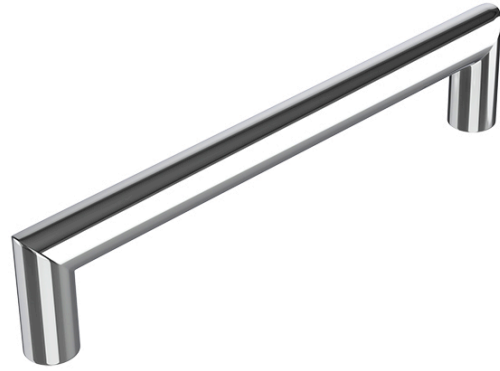

neelnox

LET
THERE
BE **DESIGN.**

FEATURES

- Premium 304 Grade Stainless Steel
- Solid Mount Construction
- Concealed Installation Hardware
- ADA Compliant

COLLECTION UNIVERSAL

CABINET PULL

Model	Product	Finishes Available
UNI-PUL-B-4-P	4" Cab-Pull	Multiple finishes available. Over 23 finishes to choose from.
UNI-PUL-B-6-P	6" Cab-Pull	
UNI-PUL-B-8-P	8" Cab-Pull	
UNI-PUL-B-12-P	12" Cab-Pull	
UNI-PUL-B-18-P	18" Cab-Pull	

FINISHES

Polished (-P)	Antique Copper (-ACOP)	Polished Gold (-PGLD)
Brushed (-B)	Polished Brass (-PBR)	Brushed Copper (-BCOP)
Brushed Gold (-BGLD)	Matte White (-WHT)	Brushed Rose Gold (-BRGD)
Matte Black (-BLK)	Brushed Modern Bronze (-BMBRZ)	Brushed Black (-BRBLK)
Oil Rubbed Bronze (-ORB)	Glossy White (-GWHT)	Polished Black (-PBLK)
Brushed Brass (-BBS)	Polished Rose Gold (-PRGD)	Antique Nickel (-ANKL)
Brushed Bronze (-BBRZ)	Unlacquered Brass (-UBRS)	Black Nickel (-NKBL)
Antique Brass (-ABRS)	Polished Nickel (-PNKL)	

Dimensions in inches

FRONT

TOP

SIDE

NOTE: Dimensions subject to change without notice.