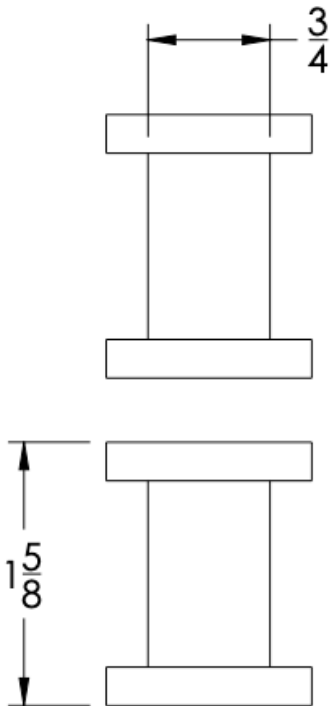

Double Knob shown
with a Medium Rosette

No Rosette Medium Rosette Large Rosette
(Dia 1 1/4") (Dia 1 1/2")

COLLECTION FORM

DOUBLE KNOB

Model	Product	Finishes Available
FRM-KND <u>XX-XX</u>	Double Knob	Multiple finishes available. Over 23 finishes to choose from.

No Rosette	Medium Rosette (Dia 1 1/4")	Large Rosette (Dia 1 1/2")
FRM-KND-NR	FRM-KND-MR	FRM-KND-LR

FRONT

SIDE

TOP

No Rosette Medium Rosette (Dia 1 1/4") Large Rosette (Dia 1 1/2")

Installation Notes: Center to center hole drilling dimension are same as mentioned in column. Diameter of glass hole for installation is 1/2".

Standard hardware supplied can accommodate glass thicknesses 1/4" to 1/2". Please contact us for custom hardware in case glass thickness exceeds 1/2".

Dimensions in inches

NOTE: Dimensions subject to change without notice.