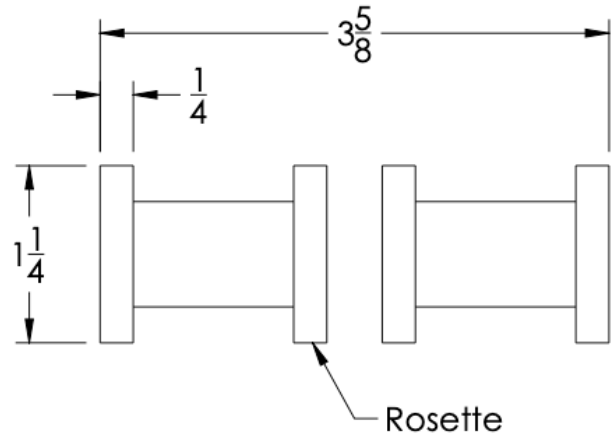

neelnox

LET
THERE
BE **DESIGN.**

FEATURES

- Premium 304 Grade Stainless Steel
- Solid Mount Construction
- Concealed Installation Hardware
- Solid End Cap provided for side opposite to the door for a seamless look

Double Knob shown
with a Medium Rosette

No Rosette Medium Rosette Large Rosette
(Dia 1 1/4") (Dia 1 1/2")

COLLECTION FORM

DOUBLE KNOB

Model	Product	Finishes Available
FRM-KND <u>XX-XX</u>	Double Knob	Multiple finishes available. Over 23 finishes to choose from.

No Rosette	Medium Rosette (Dia 1 1/4")	Large Rosette (Dia 1 1/2")
FRM-KND-NR	FRM-KND-MR	FRM-KND-LR

FRONT

SIDE

TOP

No Rosette Medium Rosette (Dia 1 1/4") Large Rosette (Dia 1 1/2")

Installation Notes: Center to center hole drilling dimension are same as mentioned in column. Diameter of glass hole for installation is 1/2".