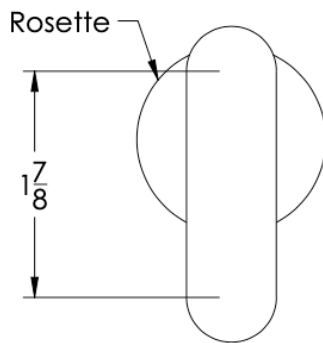

neelnox

LET
THERE
BE **DESIGN.**

FEATURES

- Premium 304 Grade Stainless Steel
- Solid Mount Construction
- Concealed Installation Hardware
- Solid End Cap provided for side opposite to the door for a seamless look

Double Knob shown
with a Medium Rosette

No Rosette Medium Rosette Large Rosette
(Dia 1 1/4") (Dia 1 1/2")

COLLECTION BEAUMONT

DOUBLE KNOB

Model	Product	Finishes Available
BEA-KND <u>XX-XX</u>	Double Knob	Multiple finishes available. Over 23 finishes to choose from.

No Rosette	Medium Rosette (Dia 1 1/4")	Large Rosette (Dia 1 1/2")
BEA-KND-NR	BEA-KND-MR	BEA-KND-LR

FRONT

SIDE

TOP

No Rosette Medium Rosette Large Rosette
(Dia 1 1/4") (Dia 1 1/2")

Installation Notes: Center to center hole drilling dimension are same as mentioned in column. Diameter of glass hole for installation is 1/2".

Standard hardware supplied can accommodate glass thicknesses 1/4" to 1/2". Please contact us for custom hardware in case glass thickness exceeds 1/2".

Dimensions in inches

NOTE: Dimensions subject to change without notice.