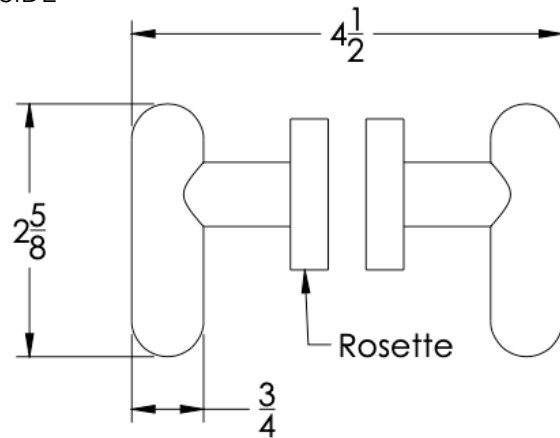

neelnox

LET
THERE
BE **DESIGN.**

FEATURES

- Premium 304 Grade Stainless Steel
- Solid Mount Construction
- Concealed Installation Hardware
- Solid End Cap provided for side opposite to the door for a seamless look

Double Knob shown
with a Medium Rosette

No Rosette Medium Rosette Large Rosette
(Dia 1 1/4") (Dia 1 1/2")

COLLECTION BEAUMONT

DOUBLE KNOB

Model	Product	Finishes Available
BEA-KND <u>XX-XX</u>	Double Knob	Multiple finishes available. Over 23 finishes to choose from.

No Rosette	Medium Rosette (Dia 1 1/4")	Large Rosette (Dia 1 1/2")
BEA-KND-NR	BEA-KND-MR	BEA-KND-LR

FRONT

SIDE

TOP

No Rosette Medium Rosette Large Rosette
(Dia 1 1/4") (Dia 1 1/2")

Installation Notes: Center to center hole drilling dimension are same as mentioned in column. Diameter of glass hole for installation is 1/2".

Standard hardware supplied can accommodate glass thicknesses 1/4" to 1/2". Please contact us for custom hardware in case glass thickness exceeds 1/2".

Dimensions in inches

NOTE: Dimensions subject to change without notice.