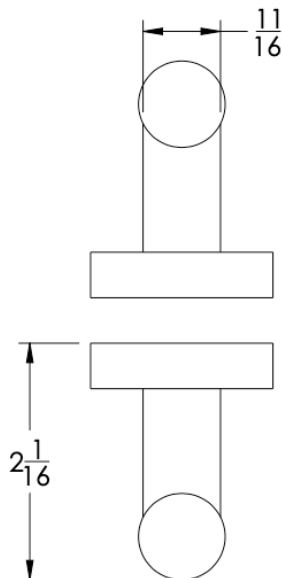

Double Knob shown
with a Medium Rosette

No Rosette Medium Rosette Large Rosette
(Dia 1 1/4") (Dia 1 1/2")

COLLECTION BEAUMONT

DOUBLE KNOB

Model	Product	Finishes Available
BEA-KND <u>XX-XX</u>	Double Knob	Multiple finishes available. Over 23 finishes to choose from.

No Rosette	Medium Rosette (Dia 1 1/4")	Large Rosette (Dia 1 1/2")
BEA-KND-NR	BEA-KND-MR	BEA-KND-LR

FRONT

SIDE

TOP

No Rosette Medium Rosette Large Rosette
(Dia 1 1/4") (Dia 1 1/2")

Installation Notes: Center to center hole drilling dimension are same as mentioned in column. Diameter of glass hole for installation is 1/2".

Standard hardware supplied can accommodate glass thicknesses 1/4" to 1/2". Please contact us for custom hardware in case glass thickness exceeds 1/2".

Dimensions in inches

NOTE: Dimensions subject to change without notice.