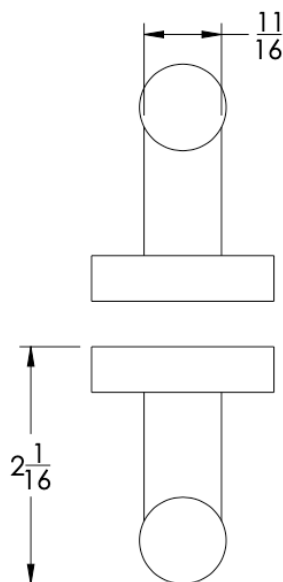

No Rosette	Medium Rosette (Dia 1 1/4")	Large Rosette (Dia 1 1/2")
AIR-KND-NR	AIR-KND-MR	AIR-KND-LR

FRONT

SIDE

TOP

No Rosette Medium Rosette Large Rosette
(Dia 1 1/4") (Dia 1 1/2")

Installation Notes: Center to center hole drilling dimension are same as mentioned in column. Diameter of glass hole for installation is 1/2".

Standard hardware supplied can accommodate glass thicknesses 1/4" to 1/2". Please contact us for custom hardware in case glass thickness exceeds 1/2".

Dimensions in inches

NOTE: Dimensions subject to change without notice.