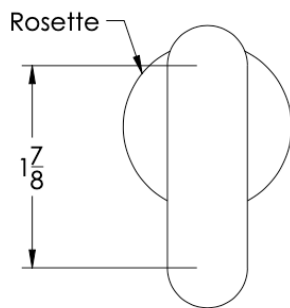

neelnox

LET
THERE
BE **DESIGN.**

FEATURES

- Premium 304 Grade Stainless Steel
- Solid Mount Construction
- Concealed Installation Hardware
- Solid End Cap provided for side opposite to the door for a seamless look

Double Knob shown
with a medium Rosette

No Rosette Medium Rosette Large Rosette
(Dia 1 1/4") (Dia 1 1/2")

COLLECTION AIRE

DOUBLE KNOB

Model	Product	Finishes Available
AIR-KND <u>XX-XX</u>	Double Knob	Multiple finishes available. Over 23 finishes to choose from.

No Rosette	Medium Rosette (Dia 1 1/4")	Large Rosette (Dia 1 1/2")
AIR-KND-NR	AIR-KND-MR	AIR-KND-LR

FRONT

SIDE

TOP

No Rosette Medium Rosette Large Rosette
(Dia 1 1/4") (Dia 1 1/2")

Installation Notes: Center to center hole drilling dimension are same as mentioned in column. Diameter of glass hole for installation is 1/2".

Standard hardware supplied can accommodate glass thicknesses 1/4" to 1/2". Please contact us for custom hardware in case glass thickness exceeds 1/2".

Dimensions in inches

NOTE: Dimensions subject to change without notice.