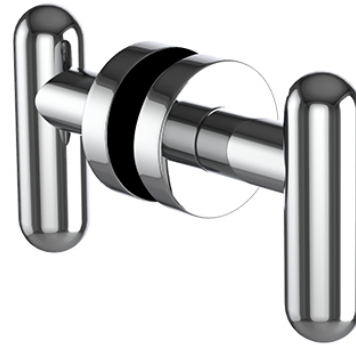

neelnox

LET
THERE
BE **DESIGN.**

FEATURES

- Premium 304 Grade Stainless Steel
- Solid Mount Construction
- Concealed Installation Hardware
- Solid End Cap provided for side opposite to the door for a seamless look

Double Knob shown
with a medium Rosette

No Rosette Medium Rosette Large Rosette
(Dia 1 1/4") (Dia 1 1/2")

COLLECTION AIRE

DOUBLE KNOB

Model	Product	Finishes Available
AIR-KND <u>XX-XX</u>	Double Knob	Multiple finishes available. Over 23 finishes to choose from.

No Rosette	Medium Rosette (Dia 1 1/4")	Large Rosette (Dia 1 1/2")
AIR-KND-NR	AIR-KND-MR	AIR-KND-LR

FRONT

SIDE

TOP

No Rosette Medium Rosette Large Rosette
(Dia 1 1/4") (Dia 1 1/2")

Installation Notes: Center to center hole drilling dimension are same as mentioned in column. Diameter of glass hole for installation is 1/2".