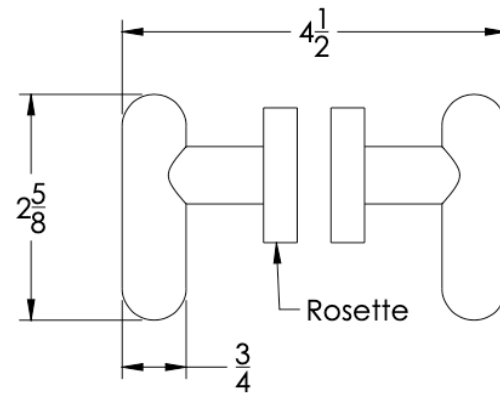

neelnox

LET
THERE
BE **DESIGN.**

FEATURES

- Premium 304 Grade Stainless Steel
- Solid Mount Construction
- Concealed Installation Hardware
- Solid End Cap provided for side opposite to the door for a seamless look

Double Knob shown
with a medium Rosette

No Rosette Medium Rosette Large Rosette
(Dia 1 1/4") (Dia 1 1/2")

COLLECTION AIRE

DOUBLE KNOB

Model	Product	Finishes Available
AIR-KND <u>XX-XX</u>	Double Knob	Multiple finishes available. Over 23 finishes to choose from.

No Rosette	Medium Rosette (Dia 1 1/4")	Large Rosette (Dia 1 1/2")
AIR-KND-NR	AIR-KND-MR	AIR-KND-LR

FRONT

SIDE

TOP

No Rosette Medium Rosette Large Rosette
(Dia 1 1/4") (Dia 1 1/2")

Installation Notes: Center to center hole drilling dimension are same as mentioned in column. Diameter of glass hole for installation is 1/2".

Standard hardware supplied can accommodate glass thicknesses 1/4" to 1/2". Please contact us for custom hardware in case glass thickness exceeds 1/2".

Dimensions in inches

NOTE: Dimensions subject to change without notice.