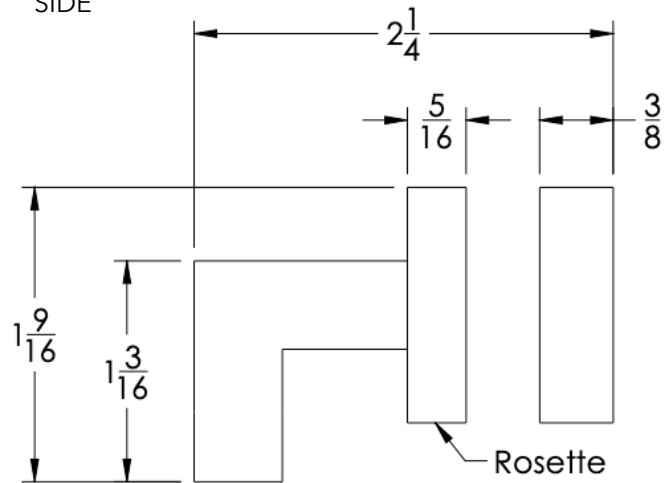

FRONT

SIDE

TOP

Small Rosette

**Installation Notes:** Center to center hole drilling dimension are same as mentioned in column. Diameter of glass hole for installation is 1/2".

Standard hardware supplied can accommodate glass thicknesses 1/4" to 1/2". Please contact us for custom hardware in case glass thickness exceeds 1/2".