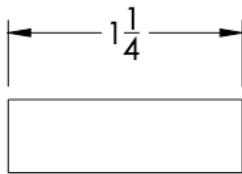

FRONT

SIDE

TOP

Small Rosette

**Installation Notes:** Center to center hole drilling dimension are same as mentioned in column. Diameter of glass hole for installation is 1/2".

Standard hardware supplied can accommodate glass thicknesses 1/4" to 1/2". Please contact us for custom hardware in case glass thickness exceeds 1/2".