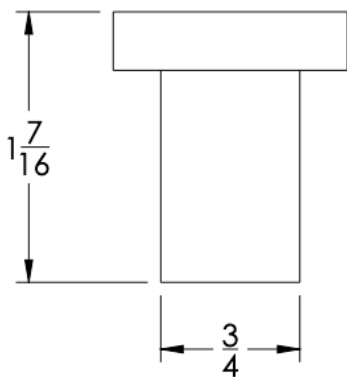

FRONT

SIDE

TOP

Small Rosette

**Installation Notes:** Center to center hole drilling dimension are same as mentioned in column. Diameter of glass hole for installation is 1/2".

Standard hardware supplied can accommodate glass thicknesses 1/4" to 1/2". Please contact us for custom hardware in case glass thickness exceeds 1/2".