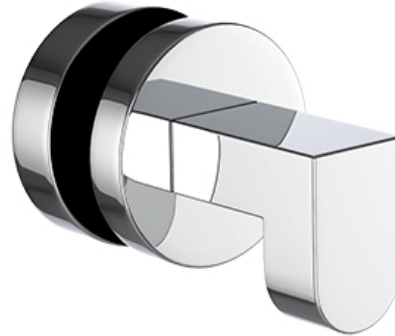

## FEATURES

- Premium 304 Grade Stainless Steel
- Solid Mount Construction
- Concealed Installation Hardware
- Solid End Cap provided for side opposite to the door for a seamless look

Single Knob shown with a Small Rosette

Small Rosette

FRONT

SIDE

TOP

Small Rosette

**Installation Notes:** Center to center hole drilling dimension are same as mentioned in column. Diameter of glass hole for installation is 1/2".

Standard hardware supplied can accommodate glass thicknesses 1/4" to 1/2". Please contact us for custom hardware in case glass thickness exceeds 1/2".