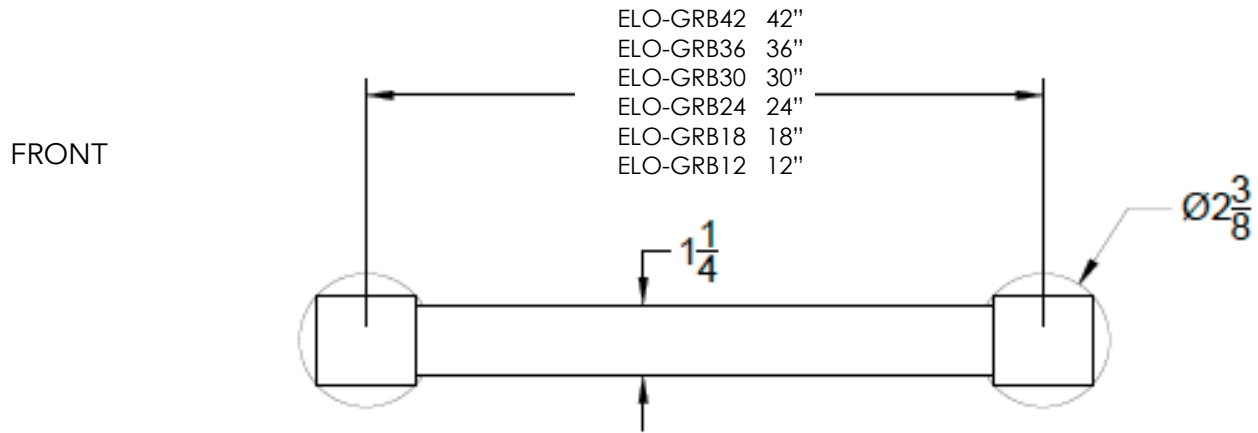

neelnox

LET
THERE
BE **DESIGN.**

FEATURES

- Premium 304 Grade Stainless Steel
- Solid Mount Construction
- Concealed Installation Hardware
- ADA Compliant

ADA Compliant

COLLECTION ELOQUENCE

GRAB BAR

Model	Product	Finishes Available
ELO-GRB-12-P	12" Grab Bar	Multiple finishes available. Over 23 finishes to choose from.
ELO-GRB-18-P	18" Grab Bar	
ELO-GRB-24-P	24" Grab Bar	
ELO-GRB-30-P	30" Grab Bar	
ELO-GRB-36-P	36" Grab Bar	
ELO-GRB-42-P	42" Grab Bar	

Dimensions in inches

NOTE: Dimensions subject to change without notice.