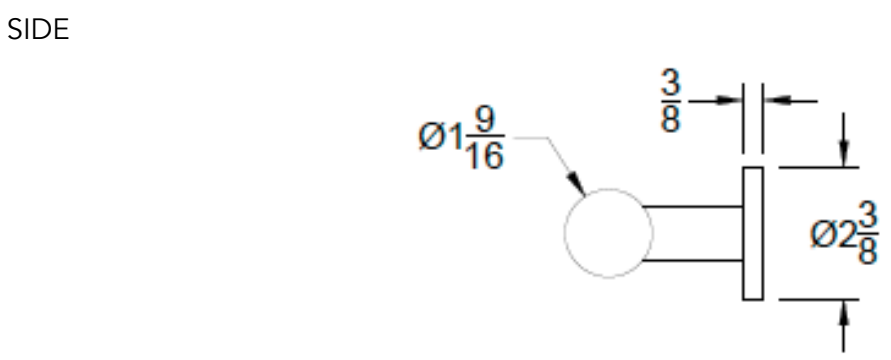

Dimensions in inches

NOTE: Dimensions subject to change without notice.