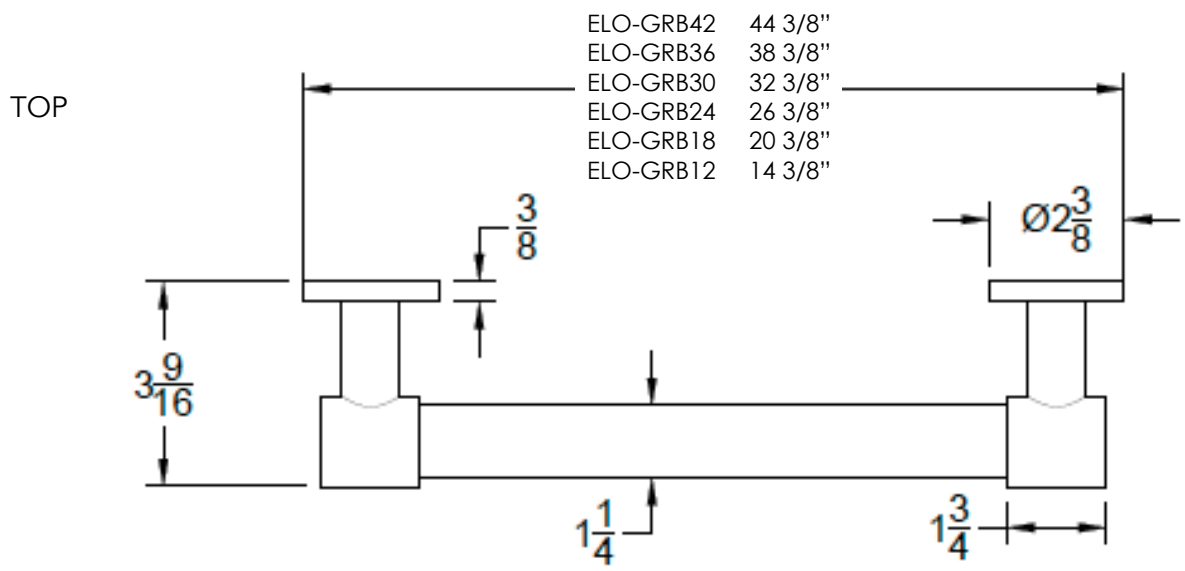

neelnox

LET
THERE
BE **DESIGN.**

FEATURES

- Premium 304 Grade Stainless Steel
- Solid Mount Construction
- Concealed Installation Hardware
- ADA Compliant

ADA Compliant

COLLECTION ELOQUENCE

GRAB BAR

Model	Product	Finishes Available
ELO-GRB-12-P	12" Grab Bar	Multiple finishes available. Over 23 finishes to choose from.
ELO-GRB-18-P	18" Grab Bar	
ELO-GRB-24-P	24" Grab Bar	
ELO-GRB-30-P	30" Grab Bar	
ELO-GRB-36-P	36" Grab Bar	
ELO-GRB-42-P	42" Grab Bar	

Dimensions in inches

NOTE: Dimensions subject to change without notice.