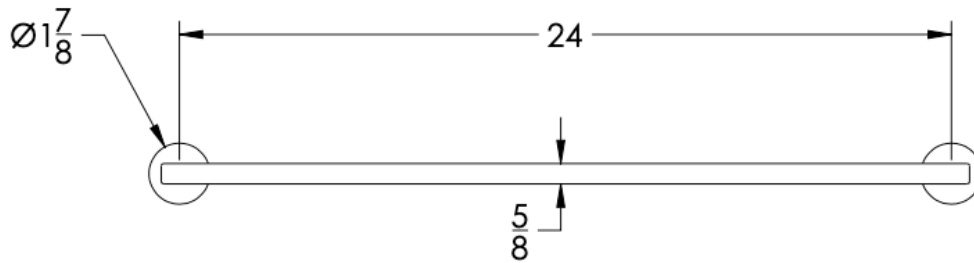

neelnox

LET
THERE
BE **DESIGN.**

FEATURES

- Premium 304 Grade Stainless Steel
- Solid Mount Construction
- Concealed Installation Hardware
- State of the art wall anchors included for installation on Dry wall or Tile

Dimensions in inches

FRONT

TOP

SIDE

NOTE: Dimensions subject to change without notice.