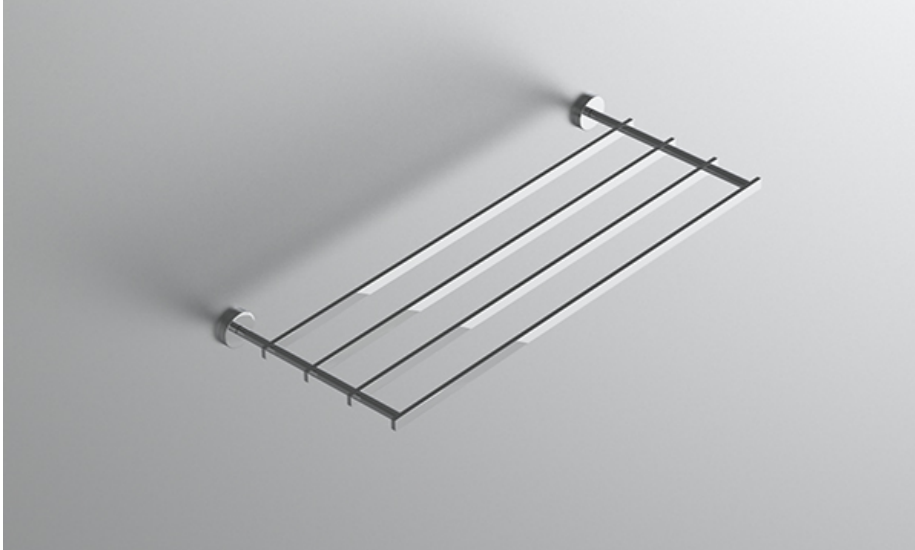

neelnox

LET
THERE
BE **DESIGN.**

FEATURES

- Premium 304 Grade Stainless Steel
- Solid Mount Construction
- Concealed Installation Hardware
- State of the art wall anchors included for installation on Dry wall or Tile

COLLECTION FOREST

TOWEL RACK

Model	Product	Finishes Available
FRS-TRK24	Towel Rack	Multiple finishes available. Over 23 finishes to choose from.

FINISHES			
	Polished (-P)	Antique Copper (-ACOP)	Polished Gold (-PGLD)
	Brushed (-B)	Polished Brass (-PBRS)	Brushed Copper (-BCOP)
	Brushed Gold (-BGLD)	Matte White (-WHT)	Brushed Rose Gold (-BRGD)
	Matte Black (-BLK)	Brushed Modern Bronze (-BMBRZ)	Brushed Black (-BRBLK)
	Oil Rubbed Bronze (-ORB)	Glossy White (-GWHT)	Polished Black (-PBLK)
	Brushed Brass (-BBRS)	Polished Rose Gold (-PRGD)	Antique Nickel (-ANKL)
	Brushed Bronze (-BBRZ)	Unlacquered Brass (-UBRS)	Black Nickel (-NKBL)
	Antique Brass (-ABRS)	Polished Nickel (-PNKL)	

Dimensions in inches

FRONT

TOP

SIDE

NOTE: Dimensions subject to change without notice.