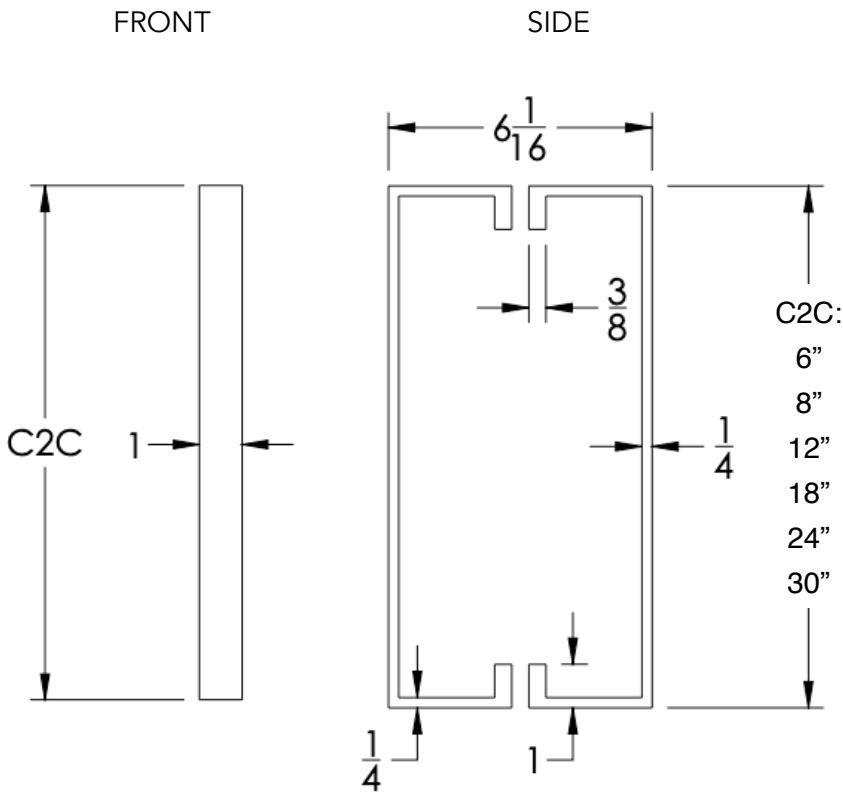

neelnox

LET
THERE
BE **DESIGN.**

FEATURES

- Premium 304 Grade Stainless Steel
- Solid Mount Construction
- Concealed Installation Hardware
- Solid End Cap provided for side opposite to the door for a seamless look

Double Door Handle

COLLECTION AVANT GARDE

DOUBLE DOOR HANDLE

Model	Product	Finishes Available
AVG-DSD <u>XX-XX</u> -GR	Double Door Handle	Multiple finishes available. Over 23 finishes to choose from.

FINISHES			
Polished (-P)	Antique Copper (-ACOP)	Polished Gold (-PGLD)	
Brushed (-B)	Polished Brass (-PBRS)	Brushed Copper (-BCOP)	
Brushed Gold (-BGLD)	Matte White (-WHT)	Brushed Rose Gold (-BRGD)	
Matte Black (-BLK)	Brushed Modern Bronze (-BMBRZ)	Brushed Black (-BRBLK)	
Oil Rubbed Bronze (-ORB)	Glossy White (-GWHT)	Polished Black (-PBLK)	
Brushed Brass (-BBRS)	Polished Rose Gold (-PRGD)	Antique Nickel (-ANKL)	
Brushed Bronze (-BBRZ)	Unlacquered Brass (-UBRS)	Black Nickel (-NKBL)	
Antique Brass (-ABRS)	Polished Nickel (-PNKL)		

C2C	MODEL
6"	AVG-DSD6-GR
8"	AVG-DSD8-GR
12"	AVG-DSD12-GR
18"	AVG-DSD18-GR
24"	AVG-DSD24-GR
30"	AVG-DSD30-GR

Installation Notes: Center to center hole drilling dimension are same as mentioned in column. Diameter of glass hole for installation is 1/2".

Standard hardware supplied can accommodate glass thicknesses 1/4" to 1/2". Please contact us for custom hardware in case glass thickness exceeds 1/2".

Dimensions in inches

NOTE: Dimensions subject to change without notice.