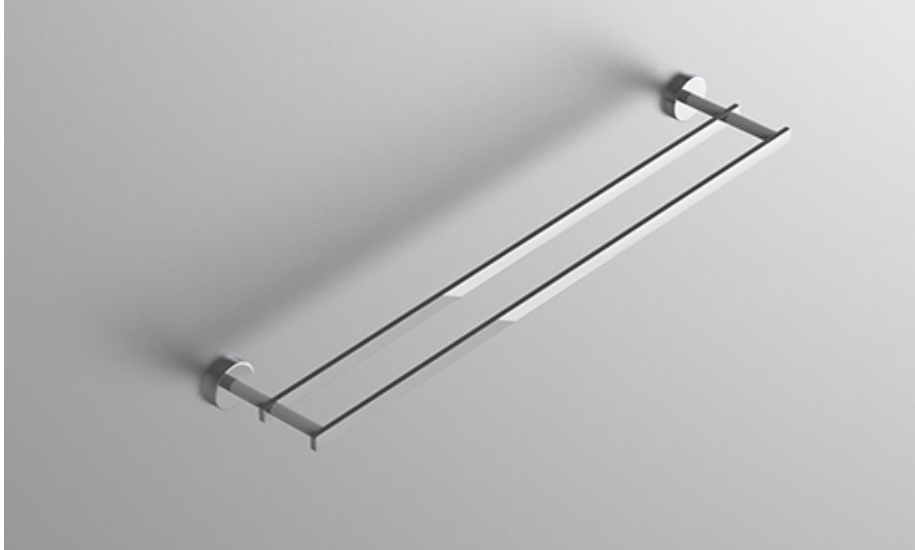

neelnox

LET
THERE
BE **DESIGN.**

FEATURES

- Premium 304 Grade Stainless Steel
- Solid Mount Construction
- Concealed Installation Hardware
- State of the art wall anchors included for installation on Dry wall or Tile

COLLECTION FOREST

TOWEL BAR

| Model | Product | Finishes Available |
|-------------|-----------|---|
| FRS-TWB24-D | Towel Bar | Multiple finishes available. Over 23 finishes to choose from. |

| FINISHES | | | |
|----------|--------------------------|--------------------------------|---------------------------|
| | Polished (-P) | Antique Copper (-ACOP) | Polished Gold (-PGLD) |
| | Brushed (-B) | Polished Brass (-PBRS) | Brushed Copper (-BCOP) |
| | Brushed Gold (-BGLD) | Matte White (-WHT) | Brushed Rose Gold (-BRGD) |
| | Matte Black (-BLK) | Brushed Modern Bronze (-BMBRZ) | Brushed Black (-BRBLK) |
| | Oil Rubbed Bronze (-ORB) | Glossy White (-GWHT) | Polished Black (-PBLK) |
| | Brushed Brass (-BBRS) | Polished Rose Gold (-PRGD) | Antique Nickel (-ANKL) |
| | Brushed Bronze (-BBRZ) | Unlacquered Brass (-UBRS) | Black Nickel (-NKBL) |
| | Antique Brass (-ABRS) | Polished Nickel (-PNKL) | |

Dimension in inches

FRONT

TOP

SIDE

NOTE: Dimensions subject to change without notice.