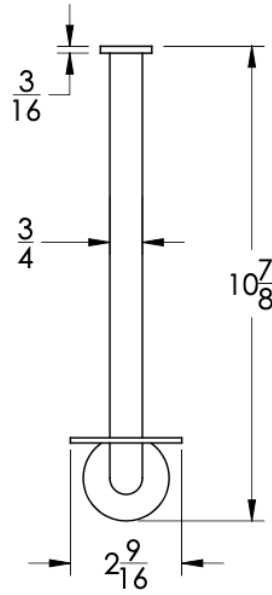

COLLECTION FORM

SPARE TISSUE HOLDER

Model	Product	Finishes Available
FRM-TPHS2	Spare Tissue Holder	Multiple finishes available. Over 23 finishes to choose from.

FINISHES			
Polished (-P)	Antique Copper (-ACOP)	Polished Gold (-PGLD)	
Brushed (-B)	Polished Brass (-PBRS)	Brushed Copper (-BCOP)	
Brushed Gold (-BGLD)	Matte White (-WHT)	Brushed Rose Gold (-BRGD)	
Matte Black (-BLK)	Brushed Modern Bronze (-BMBRZ)	Brushed Black (-BRBLK)	
Oil Rubbed Bronze (-ORB)	Glossy White (-GWHT)	Polished Black (-PBLK)	
Brushed Brass (-BBRS)	Polished Rose Gold (-PRGD)	Antique Nickel (-ANKL)	
Brushed Bronze (-BBRZ)	Unlacquered Brass (-UBRS)	Black Nickel (-NKBL)	
Antique Brass (-ABRS)	Polished Nickel (-PNKL)		

Dimensions in inches

FRONT

TOP

SIDE

NOTE: Dimensions subject to change without notice.