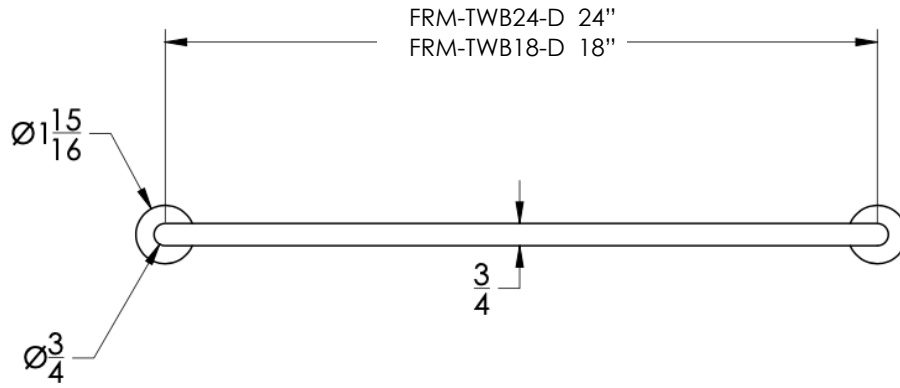

COLLECTION FORM

TOWEL BAR

Model	Product	Finishes Available
FRM-TWB24-D	24" Towel Bar	Multiple finishes available. Over 23 finishes to choose from.
FRM-TWB18-D	18" Towel Bar	

FINISHES			
Polished (-P)	Antique Copper (-ACOP)	Polished Gold (-PGLD)	
Brushed (-B)	Polished Brass (-PBRS)	Brushed Copper (-BCOP)	
Brushed Gold (-BGLD)	Matte White (-WHT)	Brushed Rose Gold (-BRGD)	
Matte Black (-BLK)	Brushed Modern Bronze (-BMBRZ)	Brushed Black (-BRBLK)	
Oil Rubbed Bronze (-ORB)	Glossy White (-GWHT)	Polished Black (-PBLK)	
Brushed Brass (-BBRS)	Polished Rose Gold (-PRGD)	Antique Nickel (-ANKL)	
Brushed Bronze (-BBRZ)	Unlacquered Brass (-UBRS)	Black Nickel (-NKBL)	
Antique Brass (-ABRS)	Polished Nickel (-PNKL)		

Dimensions in inches

FRONT

TOP

SIDE

NOTE: Dimensions subject to change without notice.