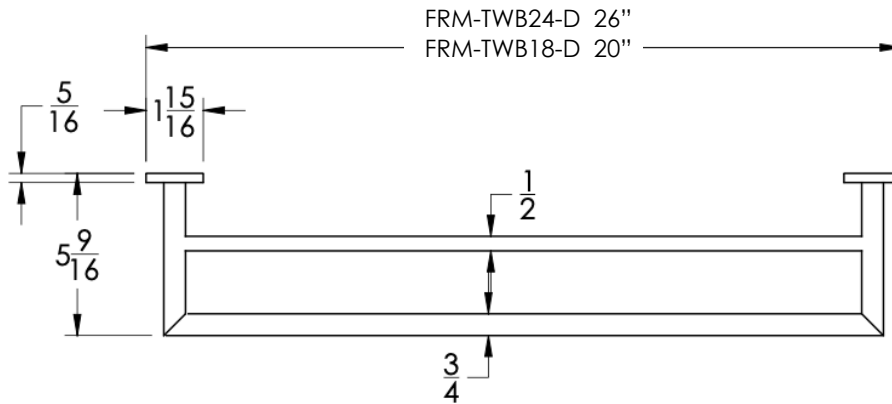

COLLECTION FORM

TOWEL BAR

Model	Product	Finishes Available
FRM-TWB24-D	24" Towel Bar	Multiple finishes available. Over 23 finishes to choose from.
FRM-TWB18-D	18" Towel Bar	

FINISHES			
Polished (-P)	Antique Copper (-ACOP)	Polished Gold (-PGLD)	
Brushed (-B)	Polished Brass (-PBRS)	Brushed Copper (-BCOP)	
Brushed Gold (-BGLD)	Matte White (-WHT)	Brushed Rose Gold (-BRGD)	
Matte Black (-BLK)	Brushed Modern Bronze (-BMBRZ)	Brushed Black (-BRBLK)	
Oil Rubbed Bronze (-ORB)	Glossy White (-GWHT)	Polished Black (-PBLK)	
Brushed Brass (-BBRS)	Polished Rose Gold (-PRGD)	Antique Nickel (-ANKL)	
Brushed Bronze (-BBRZ)	Unlacquered Brass (-UBRS)	Black Nickel (-NKBL)	
Antique Brass (-ABRS)	Polished Nickel (-PNKL)		

Dimensions in inches

FRONT

TOP

SIDE

NOTE: Dimensions subject to change without notice.