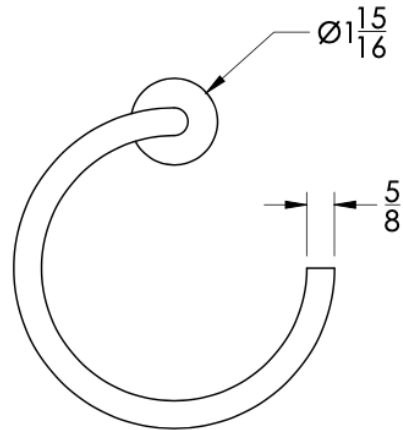

neelnox

LET
THERE
BE **DESIGN.**

FEATURES

- Premium 304 Grade Stainless Steel
- Solid Mount Construction
- Concealed Installation Hardware
- State of the art wall anchors included for installation on Dry wall or Tile

COLLECTION FORM

TOWEL RING

Model	Product	Finishes Available
FRM- TWR2	Towel Ring	Multiple finishes available. Over 23 finishes to choose from.

FINISHES			
Polished (-P)	Antique Copper (-ACOP)	Polished Gold (-PGLD)	
Brushed (-B)	Polished Brass (-PBRS)	Brushed Copper (-BCOP)	
Brushed Gold (-BGLD)	Matte White (-WHT)	Brushed Rose Gold (-BRGD)	
Matte Black (-BLK)	Brushed Modern Bronze (-BMBRZ)	Brushed Black (-BRBLK)	
Oil Rubbed Bronze (-ORB)	Glossy White (-GWHT)	Polished Black (-PBLK)	
Brushed Brass (-BBRS)	Polished Rose Gold (-PRGD)	Antique Nickel (-ANKL)	
Brushed Bronze (-BBRZ)	Unlacquered Brass (-UBRS)	Black Nickel (-NKBL)	
Antique Brass (-ABRS)	Polished Nickel (-PNKL)		

Dimensions in inches

FRONT

TOP

SIDE

NOTE: Dimensions subject to change without notice.