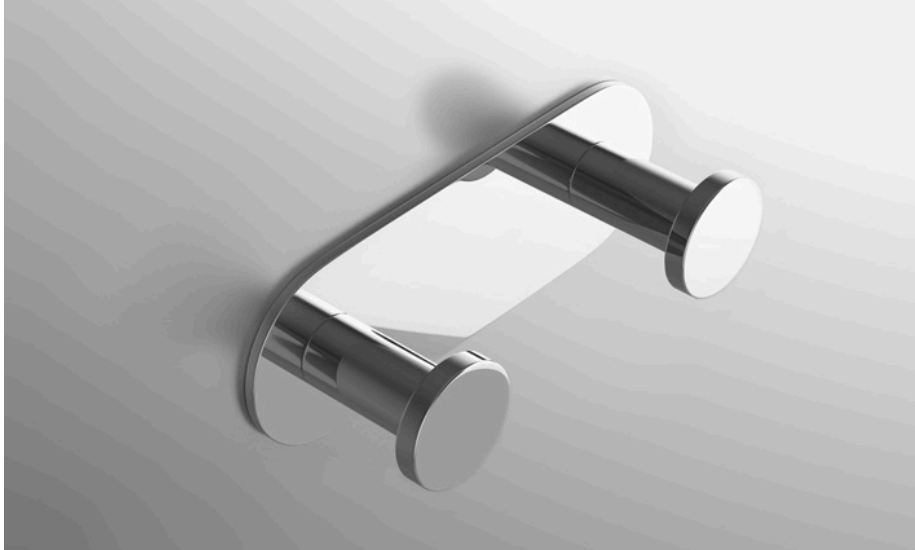

# neelnox

LET  
THERE  
BE **DESIGN.**

### FEATURES

- Premium 304 Grade Stainless Steel
- Solid Mount Construction
- Concealed Installation Hardware
- State of the art wall anchors included for installation on Dry wall or Tile