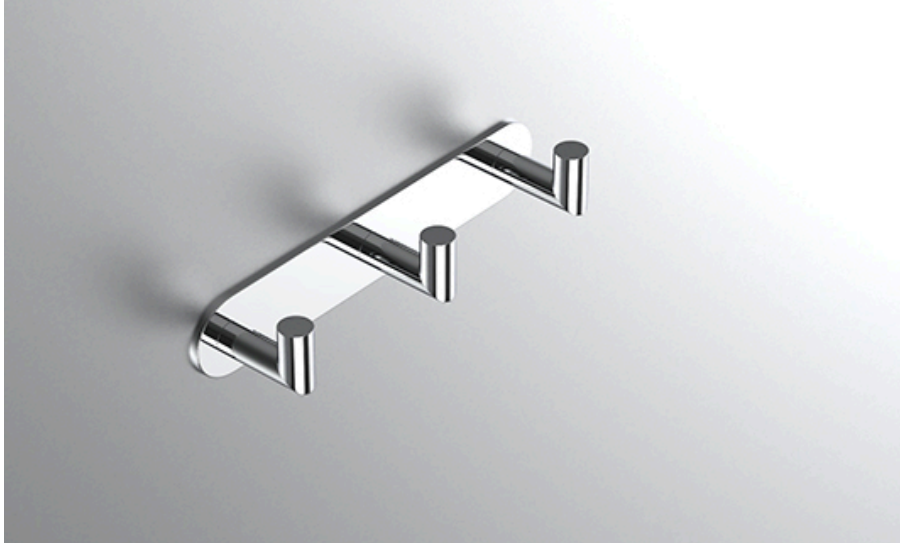

### FEATURES

- Premium 304 Grade Stainless Steel
- Solid Mount Construction
- Concealed Installation Hardware
- State of the art wall anchors included for installation on Dry wall or Tile