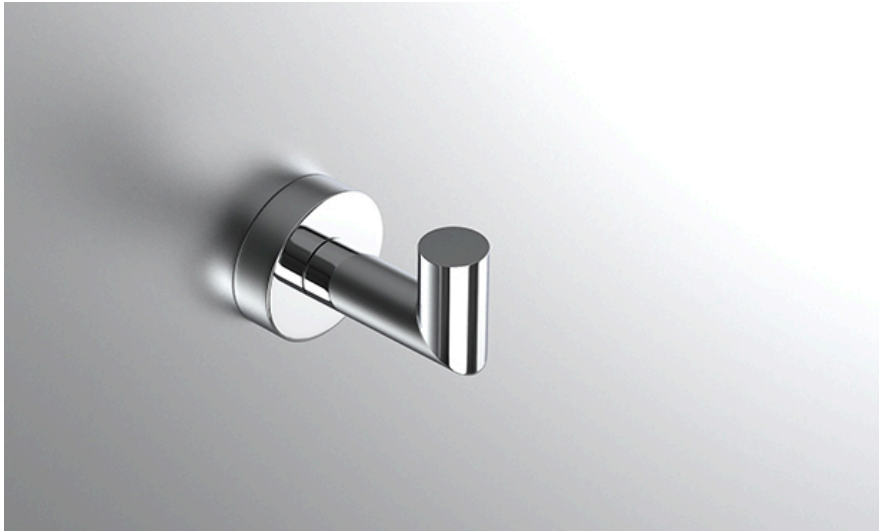

## FEATURES

- Premium 304 Grade Stainless Steel
- Solid Mount Construction
- Concealed Installation Hardware
- State of the art wall anchors included for installation on Dry wall or Tile