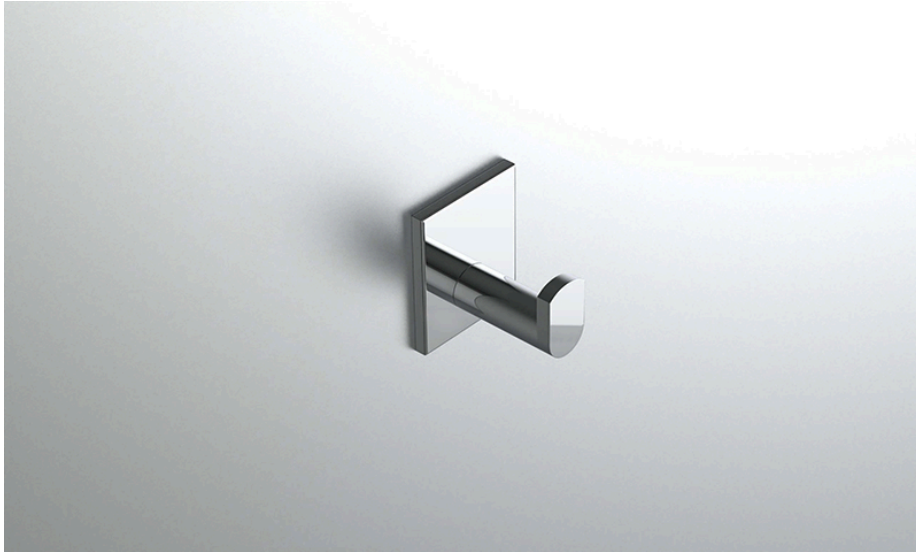

neelnox

LET
THERE
BE **DESIGN.**

FEATURES

- Premium 304 Grade Stainless Steel
- Solid Mount Construction
- Concealed Installation Hardware
- State of the art wall anchors included for installation on Dry wall or Tile

COLLECTION INSPIRE

ROBE HOOK

Model	Product	Finishes Available
INS-RHS2	Robe Hook	Multiple finishes available. Over 23 finishes to choose from.

FINISHES			
Polished (-P)	Antique Copper (-ACOP)	Polished Gold (-PGLD)	
Brushed (-B)	Polished Brass (-PBRS)	Brushed Copper (-BCOP)	
Brushed Gold (-BGLD)	Matte White (-WHT)	Brushed Rose Gold (-BRGD)	
Matte Black (-BLK)	Brushed Modern Bronze (-BMBRZ)	Brushed Black (-BRBLK)	
Oil Rubbed Bronze (-ORB)	Glossy White (-GWHT)	Polished Black (-PBLK)	
Brushed Brass (-BBRS)	Polished Rose Gold (-PRGD)	Antique Nickel (-ANKL)	
Brushed Bronze (-BBRZ)	Unlacquered Brass (-UBRS)	Black Nickel (-NKBL)	
Antique Brass (-ABRS)	Polished Nickel (-PNKL)		

Dimensions in inches

FRONT

TOP

SIDE

NOTE: Dimensions subject to change without notice.