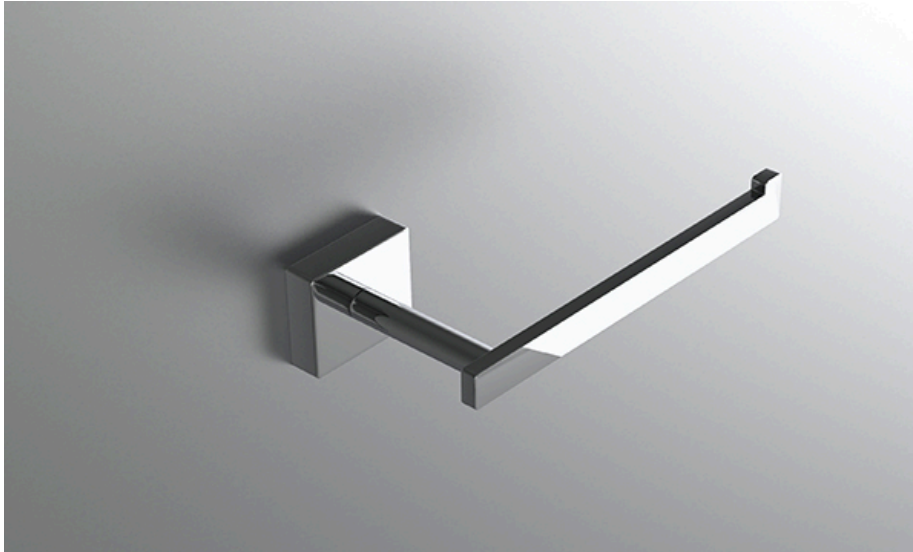

neelnox

LET
THERE
BE **DESIGN.**

FEATURES

- Premium 304 Grade Stainless Steel
- Solid Mount Construction
- Concealed Installation Hardware
- State of the art wall anchors included for installation on Dry wall or Tile

COLLECTION RHYME

TISSUE HOLDER

Model	Product	Finishes Available
RHM-TPHR	Tissue Holder (Facing Right)	Multiple finishes available. Over 23 finishes to choose from.
RHM-TPHL	Tissue Holder (Facing Left)	

FINISHES			
	Polished (-P)	Antique Copper (-ACOP)	Polished Gold (-PGLD)
	Brushed (-B)	Polished Brass (-PBRS)	Brushed Copper (-BCOP)
	Brushed Gold (-BGLD)	Matte White (-WHT)	Brushed Rose Gold (-BRGD)
	Matte Black (-BLK)	Brushed Modern Bronze (-BMBRZ)	Brushed Black (-BRBLK)
	Oil Rubbed Bronze (-ORB)	Glossy White (-GWHT)	Polished Black (-PBLK)
	Brushed Brass (-BBRS)	Polished Rose Gold (-PRGD)	Antique Nickel (-ANKL)
	Brushed Bronze (-BBRZ)	Unlacquered Brass (-UBRS)	Black Nickel (-NKBL)
	Antique Brass (-ABRS)	Polished Nickel (-PNKL)	

Dimensions in inches

FRONT

TOP

SIDE

NOTE: Dimensions subject to change without notice.