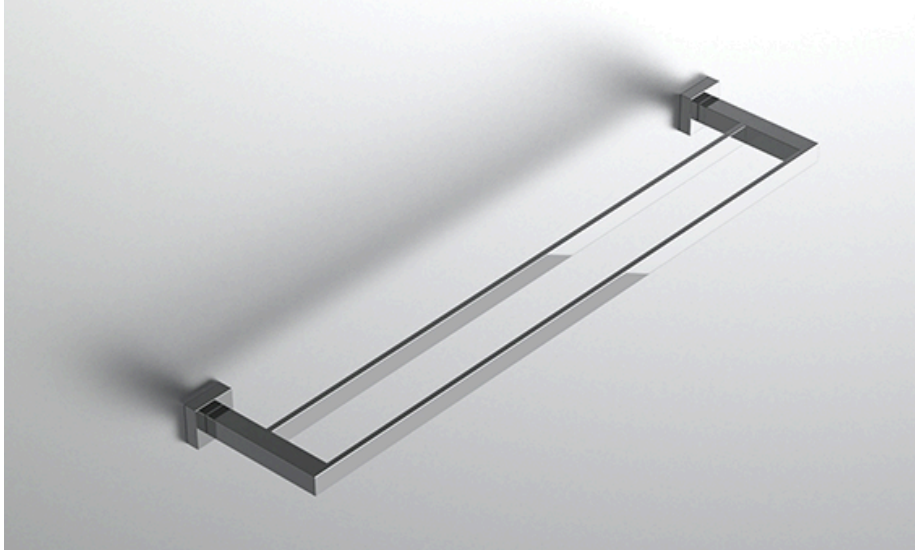

neelnox

LET
THERE
BE **DESIGN.**

FEATURES

- Premium 304 Grade Stainless Steel
- Solid Mount Construction
- Concealed Installation Hardware
- State of the art wall anchors included for installation on Dry wall or Tile

COLLECTION ICONIC

TOWEL BAR

Model	Product	Finishes Available
ICN-TWB24-D	Towel Bar	Multiple finishes available. Over 23 finishes to choose from.

FINISHES			
	Polished (-P)	Antique Copper (-ACOP)	Polished Gold (-PGLD)
	Brushed (-B)	Polished Brass (-PBRS)	Brushed Copper (-BCOP)
	Brushed Gold (-BGLD)	Matte White (-WHT)	Brushed Rose Gold (-BRGD)
	Matte Black (-BLK)	Brushed Modern Bronze (-BMBRZ)	Brushed Black (-BRBLK)
	Oil Rubbed Bronze (-ORB)	Glossy White (-GWHT)	Polished Black (-PBLK)
	Brushed Brass (-BBRS)	Polished Rose Gold (-PRGD)	Antique Nickel (-ANKL)
	Brushed Bronze (-BBRZ)	Unlacquered Brass (-UBRS)	Black Nickel (-NKBL)
	Antique Brass (-ABRS)	Polished Nickel (-PNKL)	

Dimension in inches

FRONT

TOP

SIDE

NOTE: Dimensions subject to change without notice.