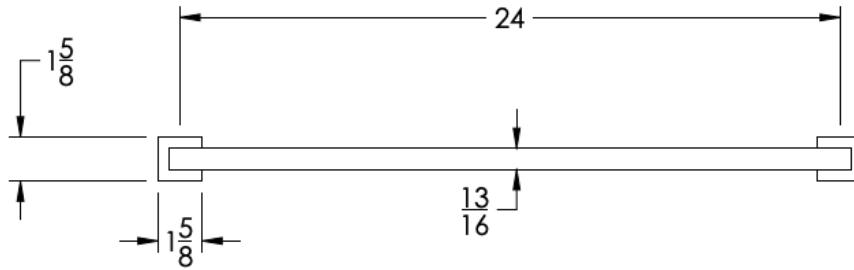

COLLECTION ICONIC

TOWEL BAR

Model	Product	Finishes Available
ICN-TWB24-D	Towel Bar	Multiple finishes available. Over 23 finishes to choose from.

FINISHES			
	Polished (-P)	Antique Copper (-ACOP)	Polished Gold (-PGLD)
	Brushed (-B)	Polished Brass (-PBRS)	Brushed Copper (-BCOP)
	Brushed Gold (-BGLD)	Matte White (-WHT)	Brushed Rose Gold (-BRGD)
	Matte Black (-BLK)	Brushed Modern Bronze (-BMBRZ)	Brushed Black (-BRBLK)
	Oil Rubbed Bronze (-ORB)	Glossy White (-GWHT)	Polished Black (-PBLK)
	Brushed Brass (-BBRS)	Polished Rose Gold (-PRGD)	Antique Nickel (-ANKL)
	Brushed Bronze (-BBRZ)	Unlacquered Brass (-UBRS)	Black Nickel (-NKBL)
	Antique Brass (-ABRS)	Polished Nickel (-PNKL)	

Dimension in inches

FRONT

TOP

SIDE

NOTE: Dimensions subject to change without notice.