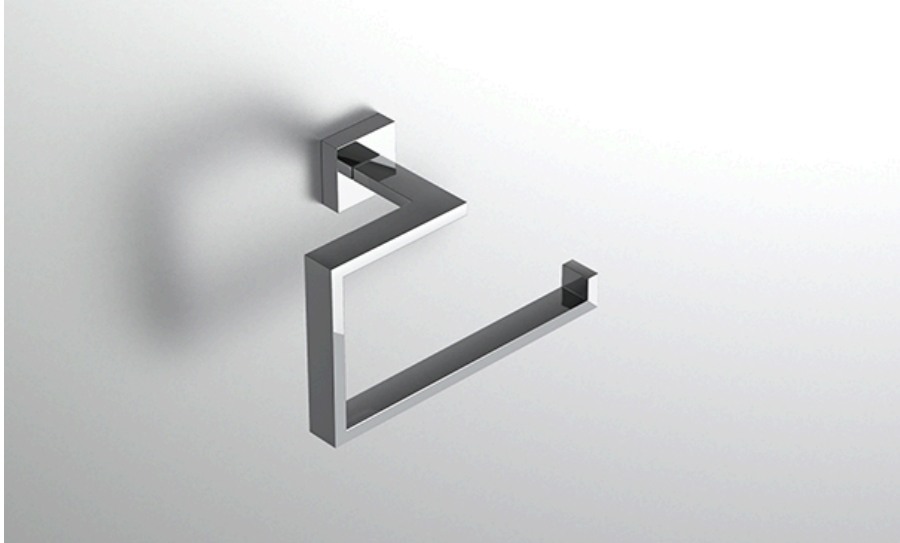

#### FEATURES

- Premium 304 Grade Stainless Steel
- Solid Mount Construction
- Concealed Installation Hardware
- State of the art wall anchors included for installation on Dry wall or Tile