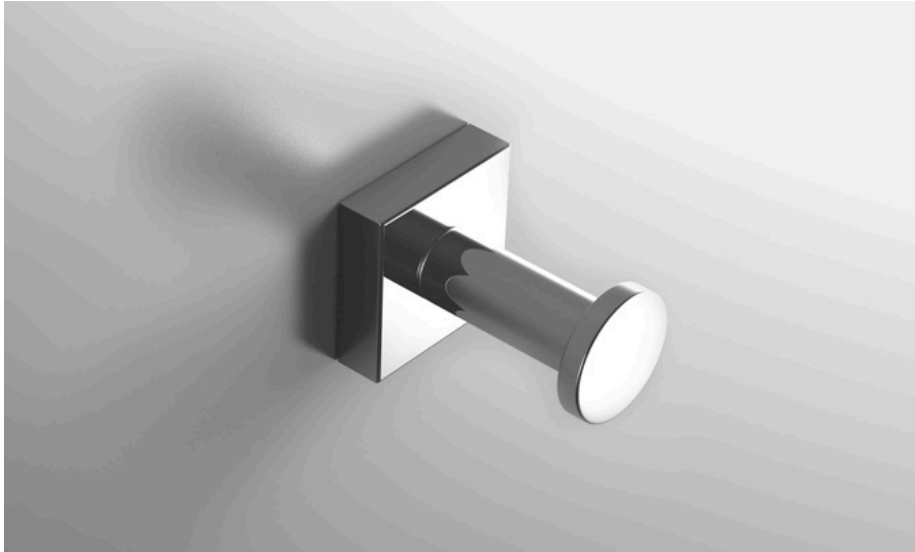

neelnox

LET
THERE
BE **DESIGN.**

FEATURES

- Premium 304 Grade Stainless Steel
- Solid Mount Construction
- Concealed Installation Hardware
- State of the art wall anchors included for installation on Dry wall or Tile

COLLECTION NAVIGATOR

ROBE HOOK

Model	Product	Finishes Available
NAV-RHS1	Robe Hook	Multiple finishes available. Over 23 finishes to choose from.

FINISHES			
	Polished (-P)	Antique Copper (-ACOP)	Polished Gold (-PGLD)
	Brushed (-B)	Polished Brass (-PBRS)	Brushed Copper (-BCOP)
	Brushed Gold (-BGLD)	Matte White (-WHT)	Brushed Rose Gold (-BRGD)
	Matte Black (-BLK)	Brushed Modern Bronze (-BMBRZ)	Brushed Black (-BRBLK)
	Oil Rubbed Bronze (-ORB)	Glossy White (-GWHT)	Polished Black (-PBLK)
	Brushed Brass (-BBRS)	Polished Rose Gold (-PRGD)	Antique Nickel (-ANKL)
	Brushed Bronze (-BBRZ)	Unlacquered Brass (-UBRS)	Black Nickel (-NKBL)
	Antique Brass (-ABRS)	Polished Nickel (-PNKL)	