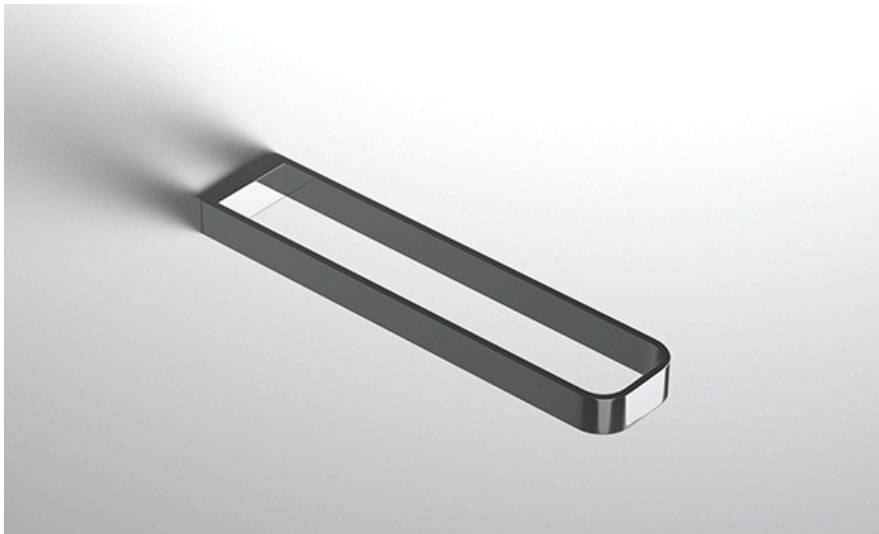

neelnox

LET
THERE
BE **DESIGN.**

FEATURES

- Premium 304 Grade Stainless Steel
- Solid Mount Construction
- Concealed Installation Hardware
- State of the art wall anchors included for installation on Dry wall or Tile

COLLECTION HARBOR

TOWEL RING

Model	Product	Finishes Available
HBR-TWR2	Towel Ring	Multiple finishes available. Over 23 finishes to choose from.

FINISHES			
	Polished (-P)	Antique Copper (-ACOP)	Polished Gold (-PGLD)
	Brushed (-B)	Polished Brass (-PBRS)	Brushed Copper (-BCOP)
	Brushed Gold (-BGLD)	Matte White (-WHT)	Brushed Rose Gold (-BRGD)
	Matte Black (-BLK)	Brushed Modern Bronze (-BMBRZ)	Brushed Black (-BRBLK)
	Oil Rubbed Bronze (-ORB)	Glossy White (-GWHT)	Polished Black (-PBLK)
	Brushed Brass (-BBRS)	Polished Rose Gold (-PRGD)	Antique Nickel (-ANKL)
	Brushed Bronze (-BBRZ)	Unlacquered Brass (-UBRS)	Black Nickel (-NKBL)
	Antique Brass (-ABRS)	Polished Nickel (-PNKL)	

Dimensions in inches

FRONT

TOP

SIDE

NOTE: Dimensions subject to change without notice.