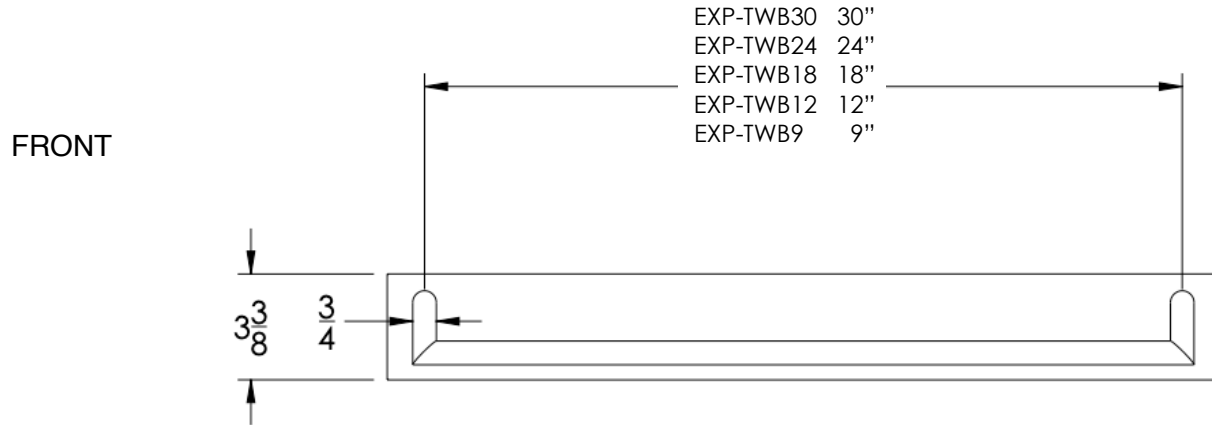

neelnox

LET
THERE
BE **DESIGN.**

FEATURES

- Premium 304 Grade Stainless Steel
- Solid Mount Construction
- Concealed Installation Hardware
- State of the art wall anchors included for installation on Dry wall or Tile

COLLECTION EXPONENT

TOWEL BAR

Model	Product	Finishes Available
EXP-TWB9	9" Towel Bar	Multiple finishes available. Over 23 finishes to choose from.
EXP-TWB12	12" Towel Bar	
EXP-TWB18	18" Towel Bar	
EXP-TWB24	24" Towel Bar	
EXP-TWB30	30" Towel Bar	

Dimensions in inches

NOTE: Dimensions subject to change without notice.