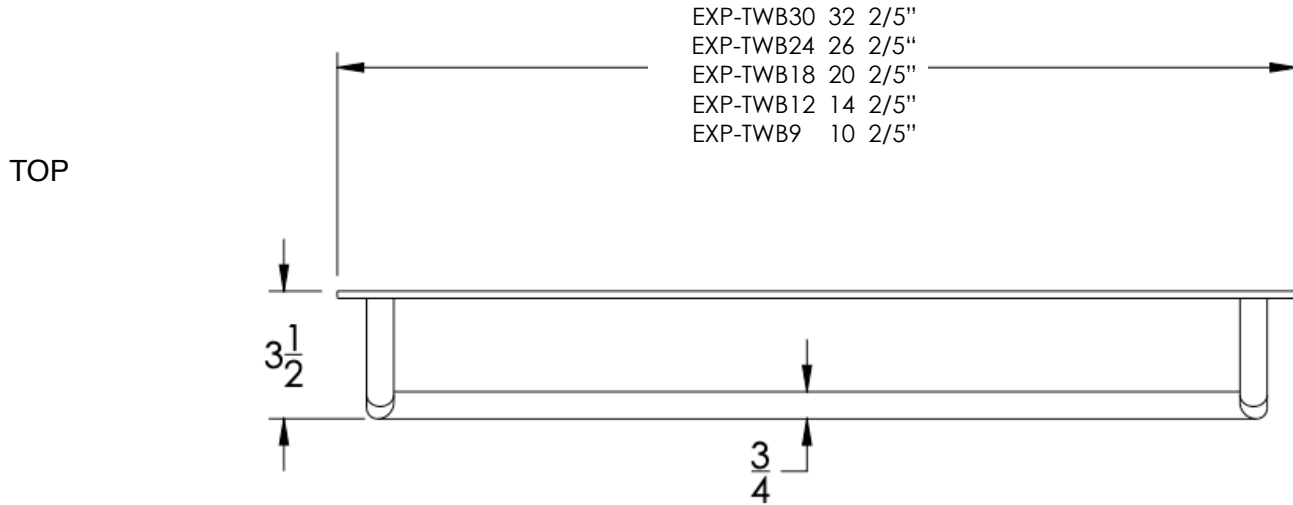

neelnox

LET
THERE
BE **DESIGN.**

FEATURES

- Premium 304 Grade Stainless Steel
- Solid Mount Construction
- Concealed Installation Hardware
- State of the art wall anchors included for installation on Dry wall or Tile

COLLECTION EXPONENT

TOWEL BAR

Model	Product	Finishes Available
EXP-TWB9	9" Towel Bar	Multiple finishes available. Over 23 finishes to choose from.
EXP-TWB12	12" Towel Bar	
EXP-TWB18	18" Towel Bar	
EXP-TWB24	24" Towel Bar	
EXP-TWB30	30" Towel Bar	

Dimensions in inches

NOTE: Dimensions subject to change without notice.