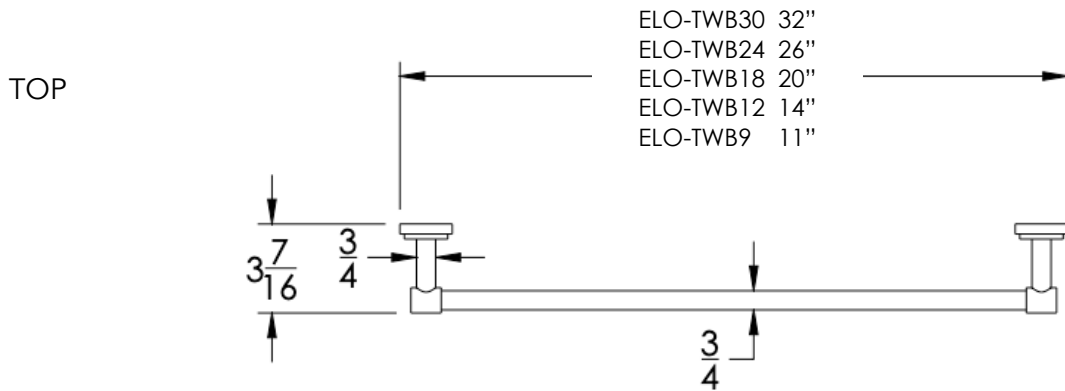

neelnox

LET
THERE
BE **DESIGN.**

FEATURES

- Premium 304 Grade Stainless Steel
- Solid Mount Construction
- Concealed Installation Hardware
- State of the art wall anchors included for installation on Dry wall or Tile

COLLECTION ELOQUENCE

TOWEL BAR

Model	Product	Finishes Available
ELO-TWB9	9" Towel Bar	Multiple finishes available. Over 23 finishes to choose from.
ELO-TWB12	12" Towel Bar	
ELO-TWB18	18" Towel Bar	
ELO-TWB24	24" Towel Bar	
ELO-TWB30	30" Towel Bar	

Dimension in inches

NOTE: Dimensions subject to change without notice.