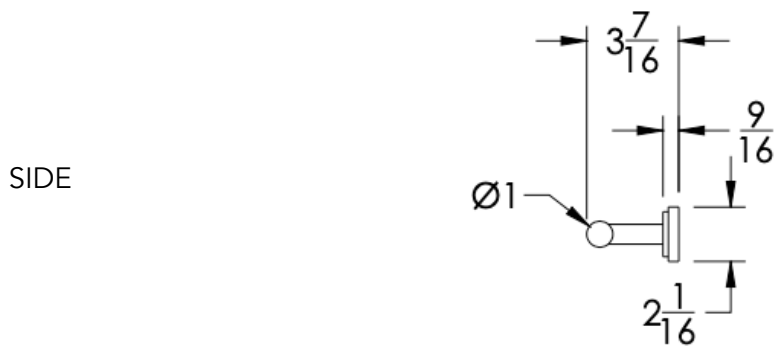

Dimension in inches

NOTE: Dimensions subject to change without notice.