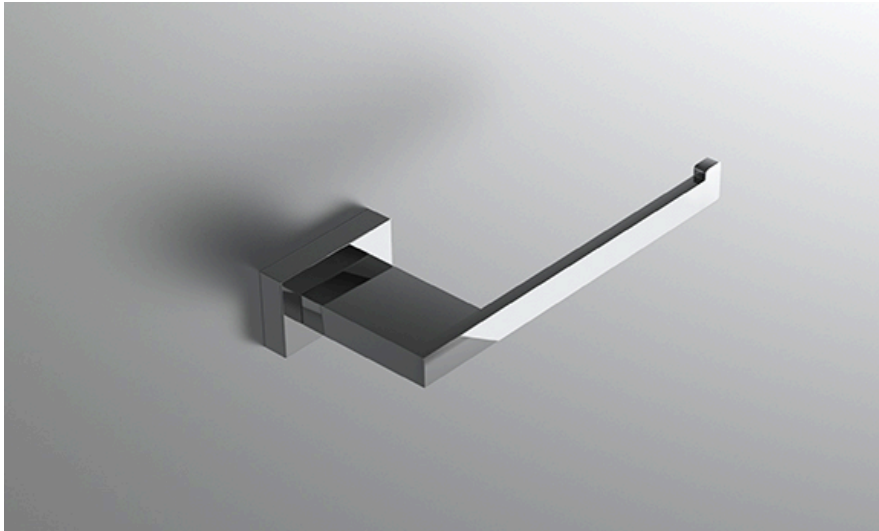

# neelnox

LET  
THERE  
BE **DESIGN.**

## FEATURES

- Premium 304 Grade Stainless Steel
- Solid Mount Construction
- Concealed Installation Hardware
- State of the art wall anchors included for installation on Dry wall or Tile