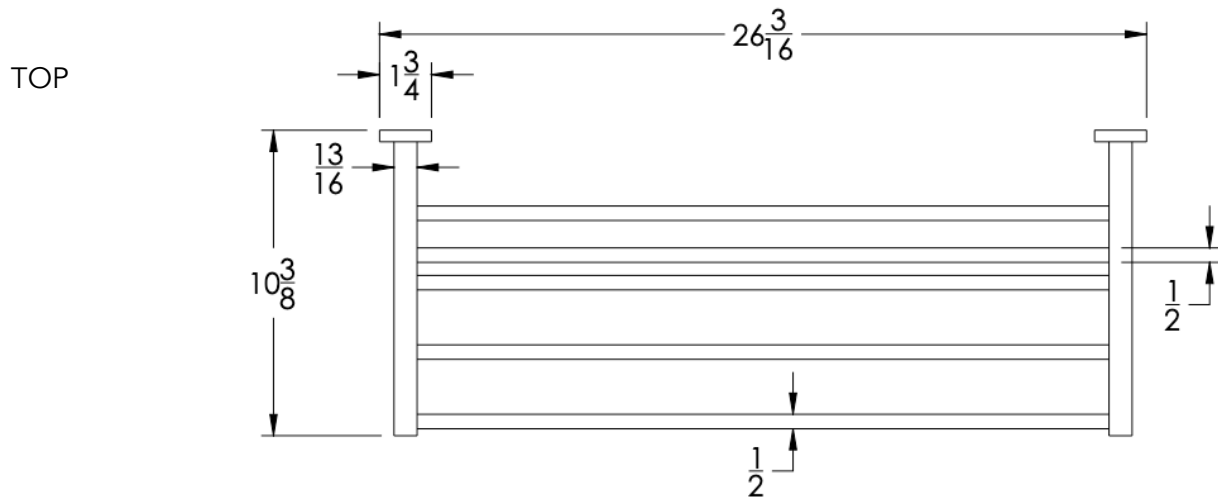

neelnox

LET
THERE
BE **DESIGN.**

FEATURES

- Premium 304 Grade Stainless Steel
- Solid Mount Construction
- Concealed Installation Hardware
- State of the art wall anchors included for installation on Dry wall or Tile

COLLECTION ARTE

TOWEL RACK WITH BAR

Model	Product	Finishes Available
ART-TRKB24	Towel Rack With Bar	Multiple finishes available. Over 23 finishes to choose from.

FINISHES			
	Polished (-P)	Antique Copper (-ACOP)	Polished Gold (-PGLD)
	Brushed (-B)	Polished Brass (-PBRS)	Brushed Copper (-BCOP)
	Brushed Gold (-BGLD)	Matte White (-WHT)	Brushed Rose Gold (-BRGD)
	Matte Black (-BLK)	Brushed Modern Bronze (-BMBRZ)	Brushed Black (-BRBLK)
	Oil Rubbed Bronze (-ORB)	Glossy White (-GWHT)	Polished Black (-PBLK)
	Brushed Brass (-BBRS)	Polished Rose Gold (-PRGD)	Antique Nickel (-ANKL)
	Brushed Bronze (-BBRZ)	Unlacquered Brass (-UBRS)	Black Nickel (-NKBL)
	Antique Brass (-ABRS)	Polished Nickel (-PNKL)	

Dimensions in inches

NOTE: Dimensions subject to change without notice.