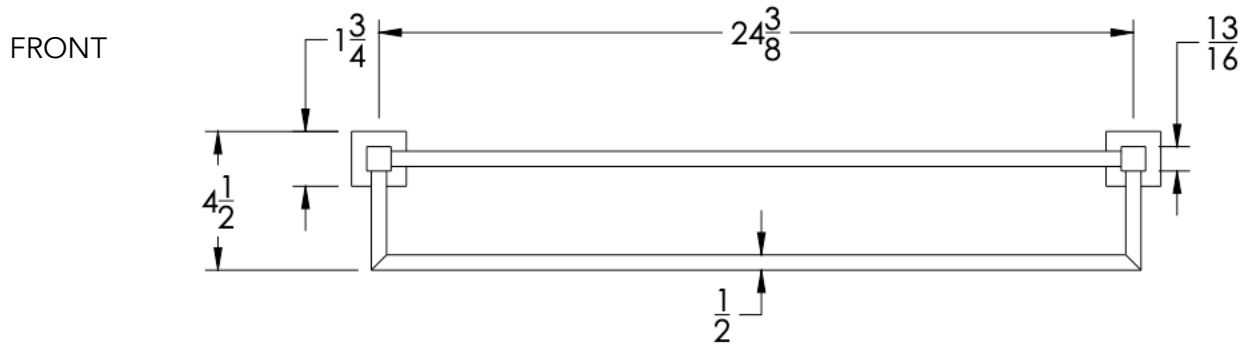

neelnox

LET
THERE
BE **DESIGN.**

FEATURES

- Premium 304 Grade Stainless Steel
- Solid Mount Construction
- Concealed Installation Hardware
- State of the art wall anchors included for installation on Dry wall or Tile

COLLECTION ARTE

TOWEL RACK WITH BAR

Model	Product	Finishes Available
ART-TRKB24	Towel Rack With Bar	Multiple finishes available. Over 23 finishes to choose from.

FINISHES			
	Polished (-P)	Antique Copper (-ACOP)	Polished Gold (-PGLD)
	Brushed (-B)	Polished Brass (-PBRS)	Brushed Copper (-BCOP)
	Brushed Gold (-BGLD)	Matte White (-WHT)	Brushed Rose Gold (-BRGD)
	Matte Black (-BLK)	Brushed Modern Bronze (-BMBRZ)	Brushed Black (-BRBLK)
	Oil Rubbed Bronze (-ORB)	Glossy White (-GWHT)	Polished Black (-PBLK)
	Brushed Brass (-BBRS)	Polished Rose Gold (-PRGD)	Antique Nickel (-ANKL)
	Brushed Bronze (-BBRZ)	Unlacquered Brass (-UBRS)	Black Nickel (-NKBL)
	Antique Brass (-ABRS)	Polished Nickel (-PNKL)	

Dimensions in inches

NOTE: Dimensions subject to change without notice.