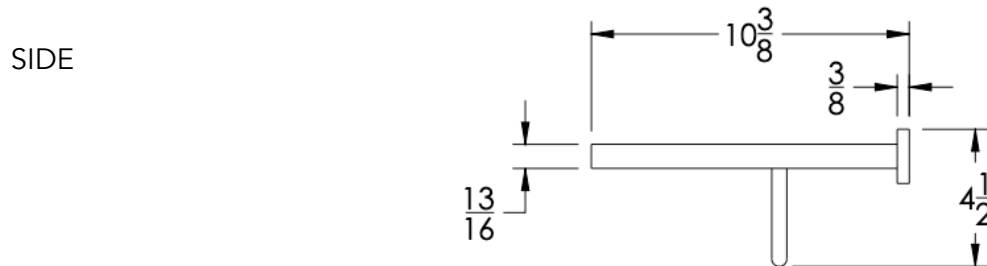

Dimensions in inches

NOTE: Dimensions subject to change without notice.