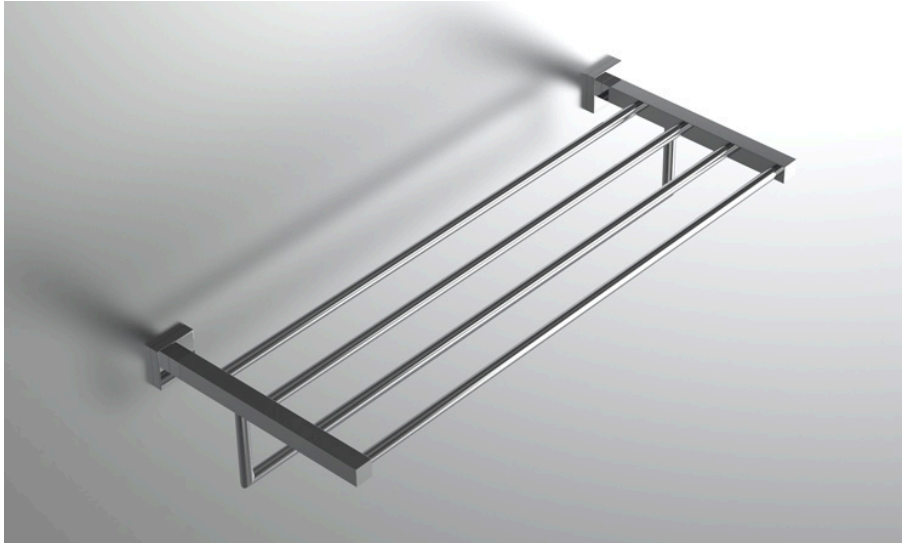

neelnox

LET
THERE
BE **DESIGN.**

FEATURES

- Premium 304 Grade Stainless Steel
- Solid Mount Construction
- Concealed Installation Hardware
- State of the art wall anchors included for installation on Dry wall or Tile

COLLECTION ARTE

TOWEL RACK WITH BAR

Model	Product	Finishes Available
ART-TRKB24	Towel Rack With Bar	Multiple finishes available. Over 23 finishes to choose from.

FINISHES			
	Polished (-P)	Antique Copper (-ACOP)	Polished Gold (-PGLD)
	Brushed (-B)	Polished Brass (-PBRS)	Brushed Copper (-BCOP)
	Brushed Gold (-BGLD)	Matte White (-WHT)	Brushed Rose Gold (-BRGD)
	Matte Black (-BLK)	Brushed Modern Bronze (-BMBRZ)	Brushed Black (-BRBLK)
	Oil Rubbed Bronze (-ORB)	Glossy White (-GWHT)	Polished Black (-PBLK)
	Brushed Brass (-BBRS)	Polished Rose Gold (-PRGD)	Antique Nickel (-ANKL)
	Brushed Bronze (-BBRZ)	Unlacquered Brass (-UBRS)	Black Nickel (-NKBL)
	Antique Brass (-ABRS)	Polished Nickel (-PNKL)	