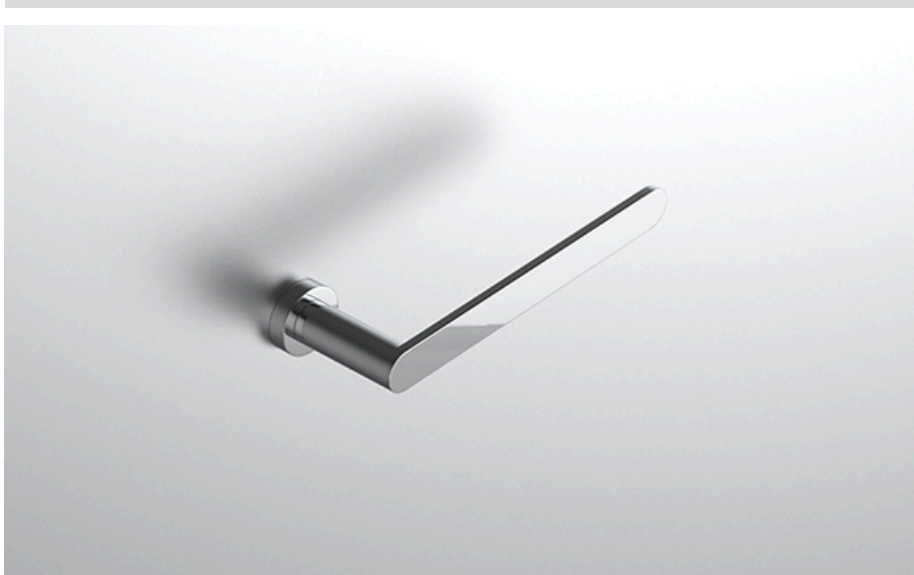

neelnox

LET
THERE
BE **DESIGN.**

FEATURES

- Premium 304 Grade Stainless Steel
- Solid Mount Construction
- Concealed Installation Hardware
- State of the art wall anchors included for installation on Dry wall or Tile