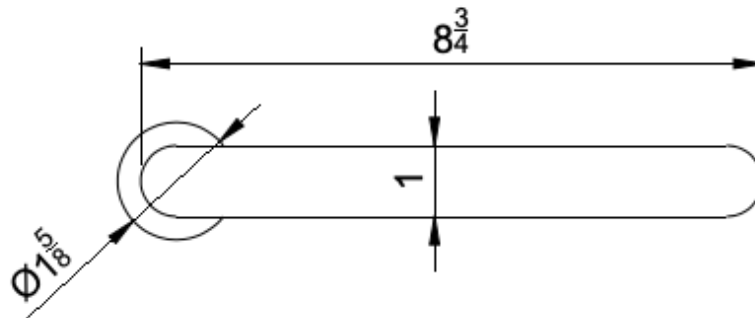

COLLECTION BEAUMONT

TOWEL RING

Model	Product	Finishes Available
BEA-TWR2R	Towel Ring (facing Right)	Multiple finishes available. Over 23 finishes to choose from.
BEA-TWR2L	Towel Ring (facing Left)	

FINISHES			
	Polished (-P)	Antique Copper (-ACOP)	Polished Gold (-PGLD)
	Brushed (-B)	Polished Brass (-PBRS)	Brushed Copper (-BCOP)
	Brushed Gold (-BGLD)	Matte White (-WHT)	Brushed Rose Gold (-BRGD)
	Matte Black (-BLK)	Brushed Modern Bronze (-BMBRZ)	Brushed Black (-BRBLK)
	Oil Rubbed Bronze (-ORB)	Glossy White (-GWHT)	Polished Black (-PBLK)
	Brushed Brass (-BBRS)	Polished Rose Gold (-PRGD)	Antique Nickel (-ANKL)
	Brushed Bronze (-BBRZ)	Unlacquered Brass (-UBRS)	Black Nickel (-NKBL)
	Antique Brass (-ABRS)	Polished Nickel (-PNKL)	

Dimensions in inches

FRONT

TOP

SIDE

NOTE: Dimensions subject to change without notice.