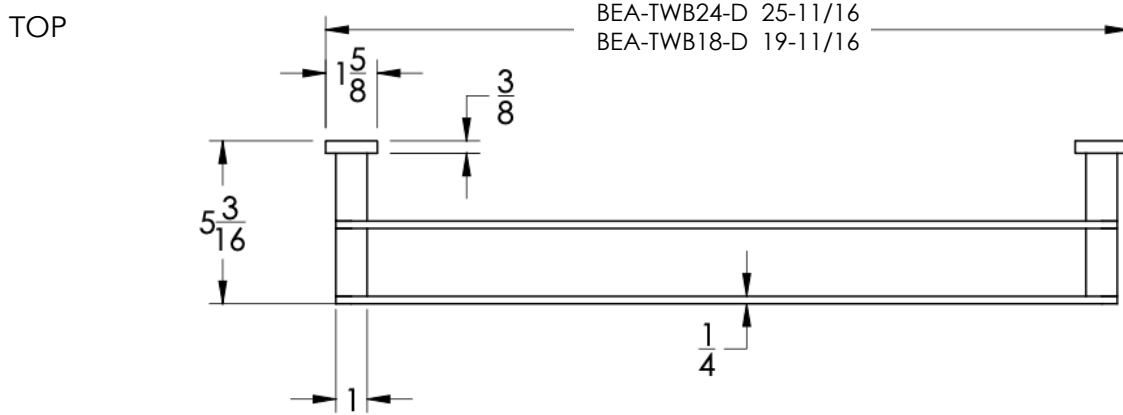

S
Dimensions in inches

NOTE: Dimensions subject to change without notice.