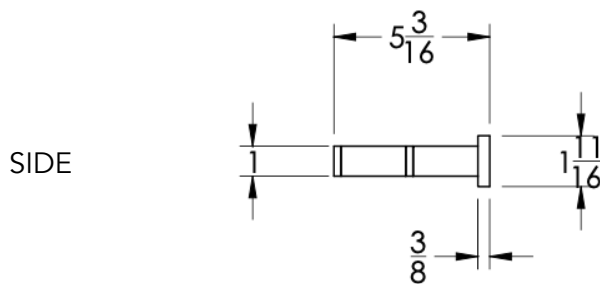

S
Dimensions in inches

NOTE: Dimensions subject to change without notice.