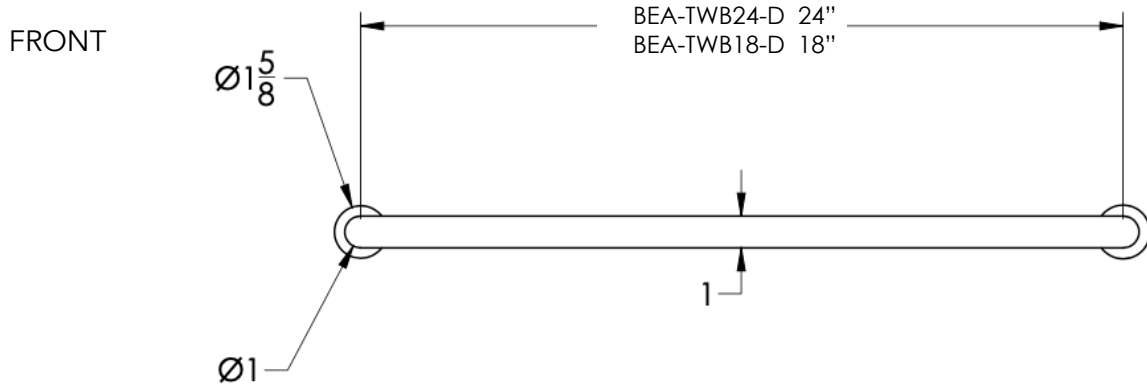

## FEATURES

- Premium 304 Grade Stainless Steel
- Solid Mount Construction
- Concealed Installation Hardware
- State of the art wall anchors included for installation on Dry wall or Tile

S  
Dimensions in inches

NOTE: Dimensions subject to change without notice.