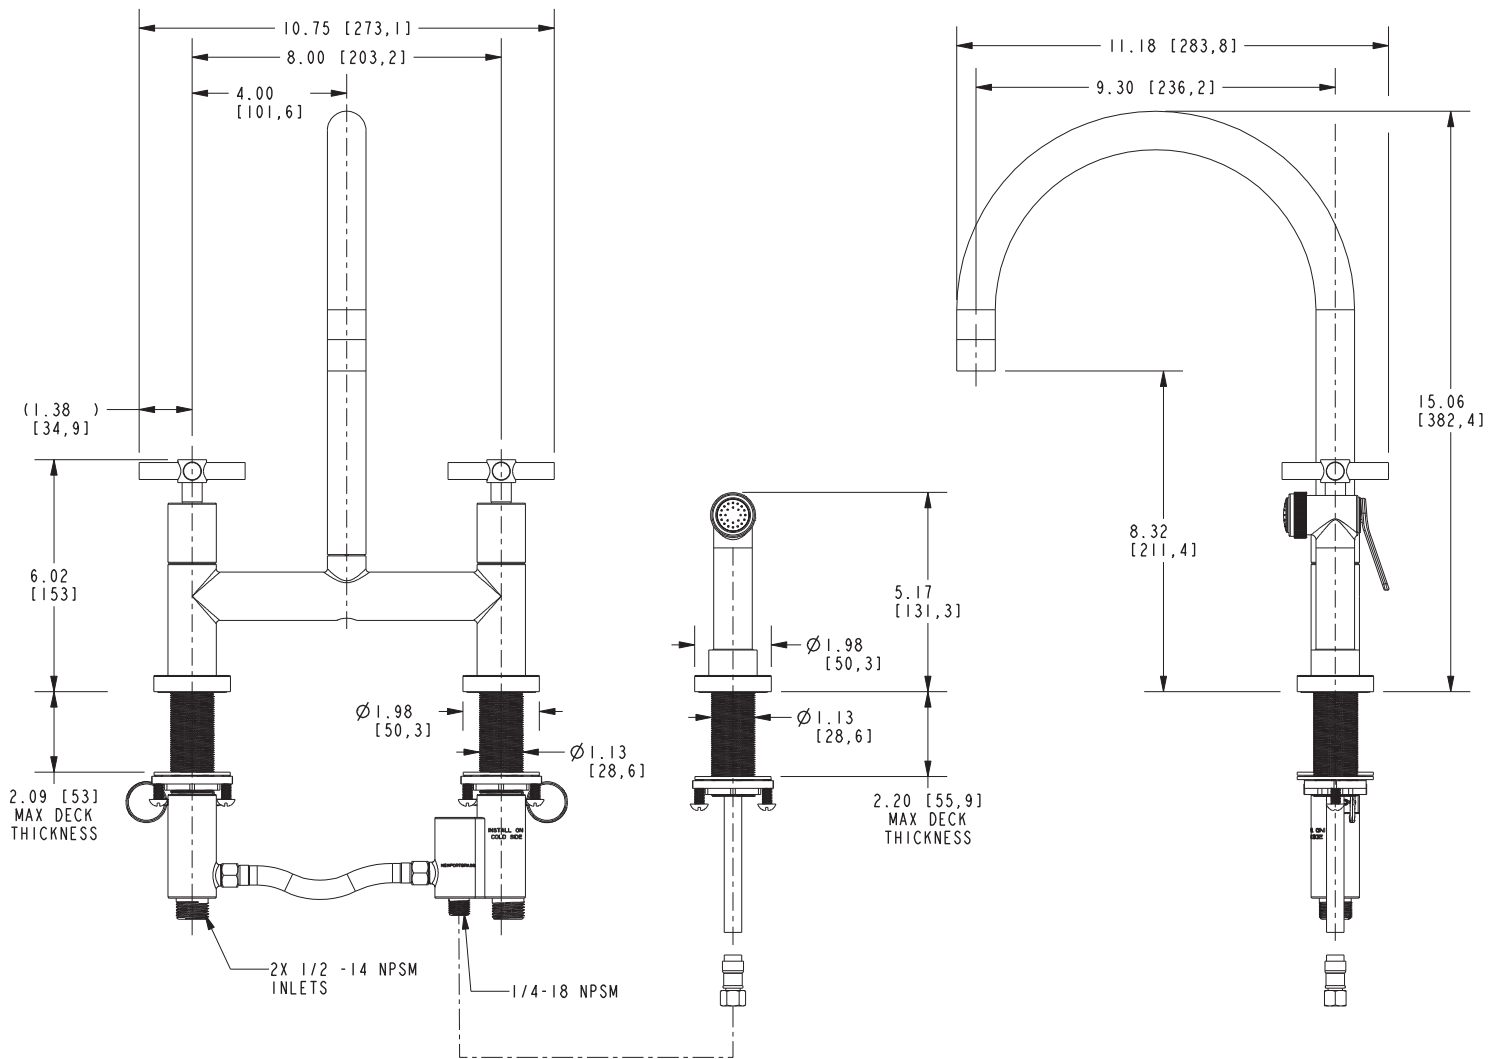

EAST SQUARE

Features

- Solid brass construction
- Bridge-style brass valve bodies
- Quarter-turn washerless ceramic disc valve cartridges
- Swivel spout assembly
- Solid brass pull-out sidespray assembly
- 11.21" (21.2 cm) spout height at outlet
- 9.00" (22.8 cm) spout reach (c-c)
- For 8.00" (20.3 cm) centers
- ADA Complaint (Handles Only)
- 1.8 GPM (6.8 LPM) Max

Bridge Style Kitchen Faucet with Sidespray

1400-5412

Codes / Standards Compliance

Meets or exceeds the following at date of manufacture:

- ASME A112.18.1/CSA B125.1
- IAMPO/cUPC
- NSF/ANSI 61, SECTION 9
- NSF/ANSI 372
- IPC
- ADA & ICC/ANSI A117.1 (Handle Only)
- Energy Policy Act of 1992
- California Energy Commission
- ASME A112.18.3 (Back Flow)
- All applicable US Federal and State material regulations

Product Specification Add "Color / Finish" suffix to Model number, below.

The Bridge Style Kitchen Faucet shall be made of solid brass construction. Faucet shall incorporate a swivel spout assembly with integral side-spray diverter assembly and feature bridge-style brass valve bodies with quarter-turn washerless ceramic disc valve cartridges. Faucet shall have a 1.8 gallons (6.8 liters) per minute maximum flow rate. Product shall be for 8.00" (20.3 cm) centers. Product shall incorporate a 11.21" (28.5 cm) spout height at outlet and a 9.00" (22.8 cm) spout reach (c-c). Faucet shall incorporate traditional cross handles. Bridge-Style Kitchen Faucet with Sidespray shall be Newport Brass Model 1400-5412/____.

1400-5412

PRODUCT DIMENSIONS *(Units are in inches)*

East Square Bridge Style Kitchen Faucet 1400-5412