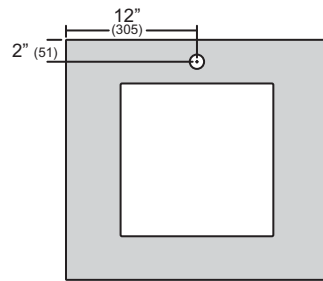

24" Ebb Concept Console/Table

Add(+) **D EBB BASIN SELECTION** - Required Selection INIT. _____

Deep Ebb Basin

- ☐ Satin (standard) -3668
- ☐ Mira (high polish) -3668-HP
- ☐ Black Gloss Powdercoat -3668-EG07
- ☐ White Gloss Powdercoat -3668-EG10
- ☐ Black Matte Powdercoat -3668-EG22
- ☐ White Matte Powdercoat -3668-EG26

Shallow Ebb Basin

- ☐ Satin (standard) -3669
- ☐ Mira (high polish) -3669-HP
- ☐ Black Gloss Powdercoat -3669-EG07
- ☐ White Gloss Powdercoat -3669-EG10
- ☐ Black Matte Powdercoat -3669-EG22
- ☐ White Matte Powdercoat -3669-EG26

Option for Ebb Basin

- ☐ Overflow Waste Outlet -OF

Solid Surface Ebb Basin

- ☐ 14" x 14" (Blanco) with Integral Overflow -3678-OF

Add(+) **E UNDERCOUNTER LIGHTING** INIT. _____

- ☐ **LED Lighting System (110 Volts)** -LGT
- ☐ **LED Lighting System (220 Volts)** -LGT-220V

Add(+) **F FAUCET DRILLING CONFIGURATION** INIT. _____

- ☐ **No Faucet Hole** -H0
  For wall mounted faucet
- ☐ **Single Hole** -H1
  ø1-5/16" Centered Hole

Customer is required to submit Faucet spec sheet to confirm compatibility with Neo-Metro's Faucet drilling.

Orders will not be processed until specification sheets including faucet drilling worksheets are complete and signed. No cancellations.

Neo-Metro assumes no responsibility for use of void or suspended data. All dimensions are nominal and subject to manufacturer change without notice.

APPROVAL FOR MANUFACTURE

COMPANY: _____

PROJECT NAME: _____

SIGNEE'S NAME WRITTEN CLEARLY: _____

DATE: _____

AUTHORIZED SIGNATURE: _____

⚠ WARNING: Cancer and Reproductive Harm - www.P65Warnings.ca.gov