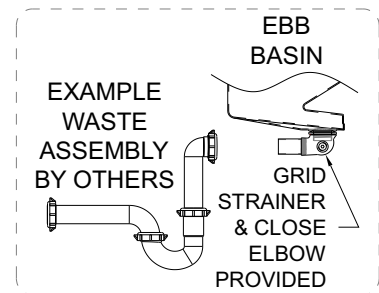

Neo-Metro assumes no responsibility for use of void or suspended data. All dimensions are nominal and subject to manufacturer change without notice.