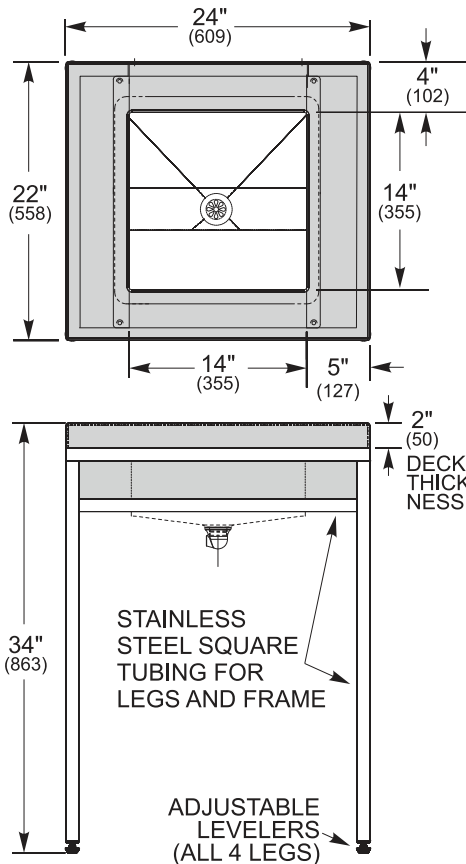

24" Ebb® Concept Console/Table

PRODUCT Specification . . . The 24" Ebb Concept Console /Table includes a 2" (51mm) thick resin or solid surface (RDC10) deck with an opening to accommodate an under mounted Ebb Basin. The unit is configured for the 3668 Deep Ebb Basin or 3669 Shallow Ebb Basin. All Ebb Basins have a grid strainer with close elbow and 1-1/4" O.D. tailpiece waste connection. The basin is available in a Satin (standard), Mira (high polish), or powdercoat finish. The frame is constructed out of Satin Finish (standard) stainless steel rectangular tubing. The stainless steel frame

is also available in Mira Finish or a Powdercoated Finish. The resin countertop is available in a variety of standard colors. Neo-Metro can also custom color match the resin deck to a Pantone® color or customer color sample. A solid surface counter top is additionally available. Resin. An optional storage shelf is available. Adjustable levelers are provided on each leg for uneven floors. Installation instructions are provided. An under counter LED lighting system is available with resin countertops.