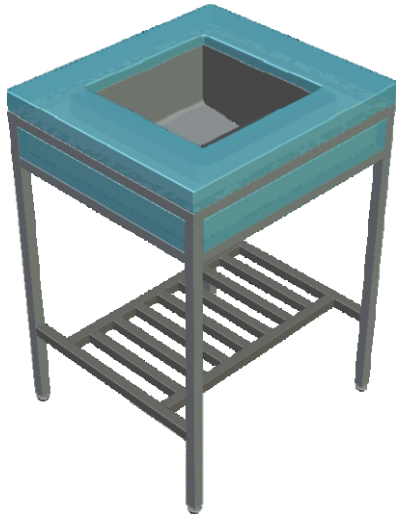

24" Ebb® Concept Console/Table

Model Shown: 9108-S-SS-RDC05-RSP-3668-LGT-FBO
 24" Ebb Concept Console/Table, Satin Finish Frame, Storage Shelves, Skye Resin Resin Side Panels, Satin Finish 16" Deep Ebb Basin, Undercounter LED Lighting System (110V), Faucets Supplied by Customer

- **24" CAST RESIN DECK WITH STAINLESS STEEL FRAME TABLE MADE EXCLUSIVELY FOR NEO-METRO'S EBB (HIDDEN DRAIN STAINLESS STEEL) BASIN**
- **Stainless Steel Frame Construction in Satin, Mira (High Polish), Black (Gloss or Matte) or White (Gloss or Matte) Powdercoat**
- **Colored Resin Deck- Custom color can be specified**
- **Optional Storage Shelves are Available**
- **Adjustable Levelers for Uneven Floors**
- **Attractive Undercounter LED Lighting is Available**

Console/Table 9108
 34" (864 mm) Height with Legs

Add (+) **B FRAME** - Required Selection INIT.

Satin Finish (Standard) -S
 Mira Finish (High Polish) -HP
 Black Gloss Powdercoat -EG07
 White Gloss Powdercoat -EG10
 Black Matte Powdercoat -EG22
 White Matte Powdercoat -EG26

Custom Color Resin -RDC00
 Specify Pantone® Color _____
 or supply tile, color chip, sample

Solid Surface Material (lighting not available)

Blanco **Solid Surface** (white/solid color) -RDC10
 Grey Goose **Solid Surface** (Gray) -RDC14
 Anise **Solid Surface** (Black) -RDC16