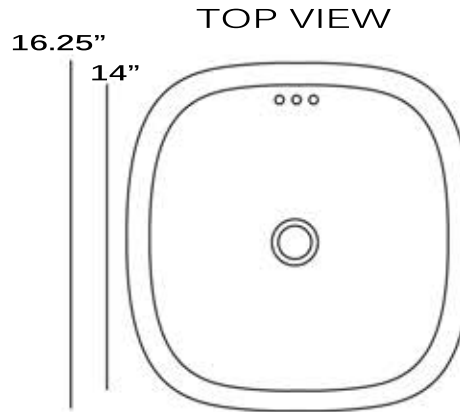

# Brightwork Home Collection

Premium Nickel Plated/Copper Undermount Bathroom Sink

MODEL:

**SQRN-OF/SQRC-OF**

(Nickel)

(Copper)

Underside view showing overflow channel (nickel)

Overall Dimensions	Interior Bowl	Bowl Depth	Drain Size	Overflow
16.25" x 16.25"	14" x 14"	5"	1.5"	Yes

## FEATURES

- Premium Nickel Plated with Solid Brass Construction (SQRN -OF)
- or Solid Copper (SQRC- OF)
- 5" Bowl Depth
- Limited Manufacturers Warranty
- Special Care & Maintenance Required

**\*\* Nominal Dimensions - Actual May Vary by up to .25"**