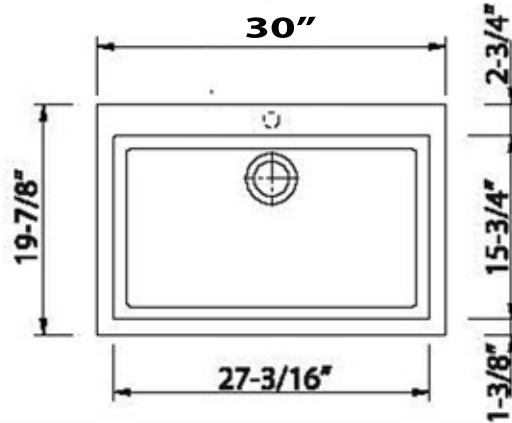

Granite Composite
 Premium Granite Composite
 Dual-mount Kitchen Sink

MODEL:
PR3020-DM-S

Overall Dimensions	Interior Bowl	Bowl Depth	Height	Drain Dimension
30" x 19.875""	27.1875" x 15.75""	7.875"	8.25"	3.5"