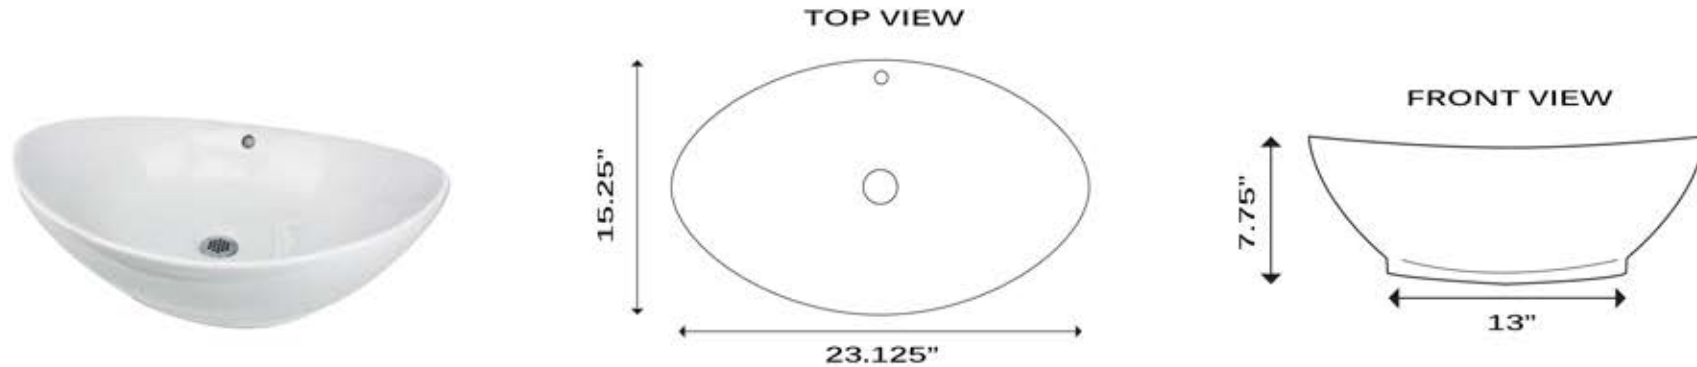

Brant Point Collection
Vitreous China Bath Vessel Sink

**MODEL:
NSV305**

Overall Dimensions	Large Bowl	Interior Depth	Exterior Depth	Drain Dimensions
23.125" x 15.25"	22" x 14.375"	4.75"	7.75"	1.5"
13" x 8.625"	12" x 8"			

FEATURES

- Premium Vitreous China
- Nominal Dimensions - Actual may vary by 1/4"
- Template Not Inculded
- Easy Clean
- White Porcelain Enamel Finish
- With Overflow
- Limited Warranty

PROJECT/ NAME:

ARCHITECT/CONTRACTOR: