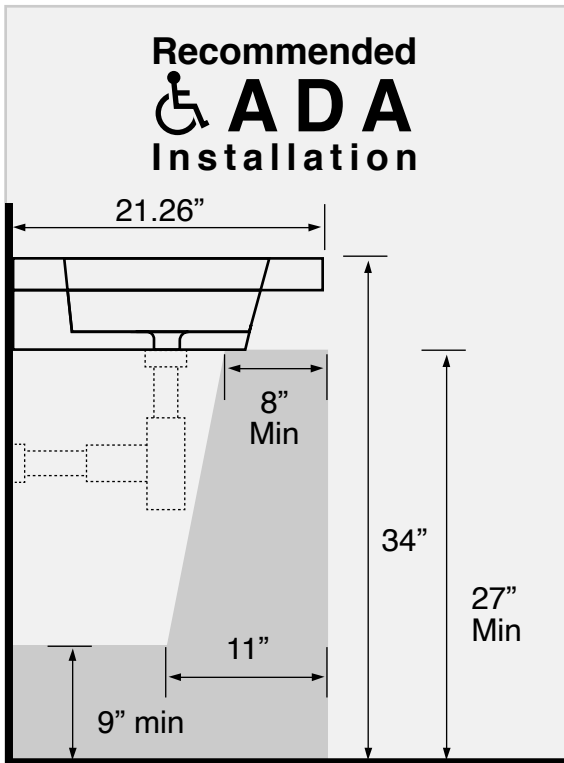

Features

- With overflow.
- Modern design.

Material

- White ceramic bathroom sink.

Installation

- Wall mount installation.
- Drop in installation.

Configurations

- Single Hole.
- Three Hole (8-inch centers).
- No Hole.

Nameek's One-Year Limited Warranty

See website for warranty information details.

Technical Information

Bowl type:	Single
Installation:	Wall mounted Drop in
Bowl dimensions:	Depth: 4.6" Length: 21.65" Width: 13.39"
Drain hole:	1.90"
Faucet hole:	1.38"
Hole configurations:	0, 1, 3
Weight:	57.3 lbs