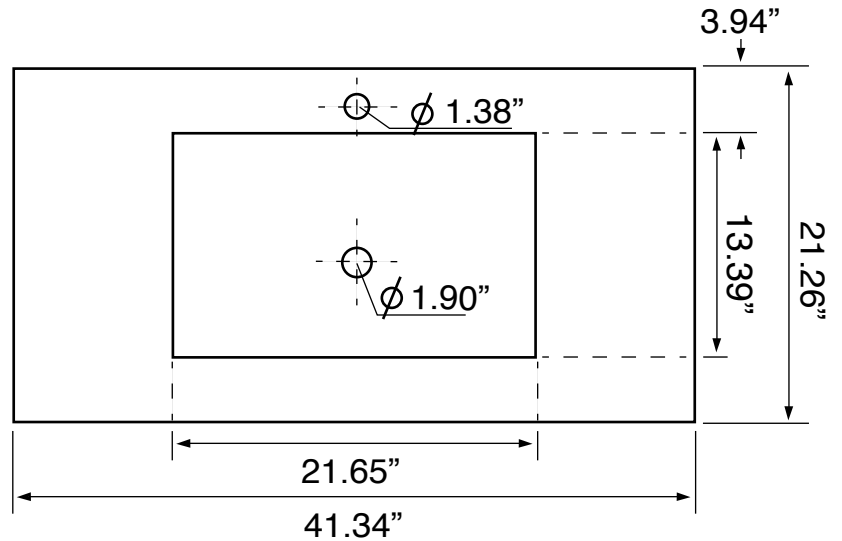

Features

- With overflow.
- Modern design.

Material

- White ceramic bathroom sink.

Installation

- Wall mount installation.
- Drop in installation.

Configurations

- Single Hole.
- Three Hole (8-inch centers).
- No Hole.

Nameek's One-Year Limited Warranty

See website for warranty information details.

Technical Information

Bowl type:	Single
Installation:	Wall mounted Drop in
Bowl dimensions:	Depth: 4.6" Length: 21.65" Width: 13.39"
Drain hole:	1.90"
Faucet hole:	1.38"
Hole configurations:	0, 1, 3
Weight:	57.3 lbs