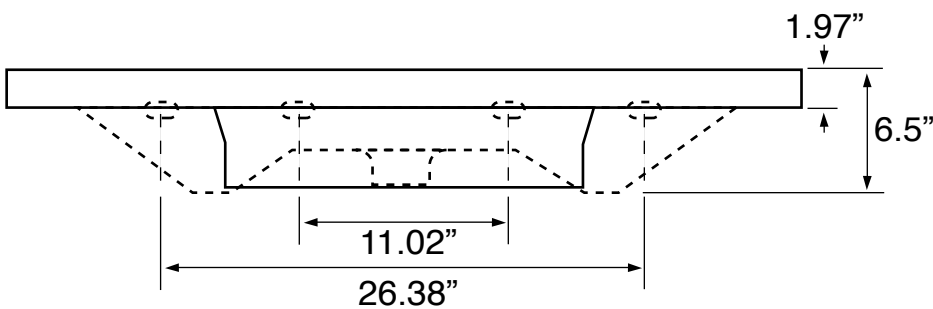

Features

- With overflow.
- Modern design.

Material

- White ceramic bathroom sink.

Installation

- Wall mount installation.
- Drop in installation.

Configurations

- Single Hole.
- Three Hole (8-inch centers).
- No Hole.

Nameek's One-Year Limited Warranty

See website for warranty information details.

Technical Information

Bowl type:	Single
Installation:	Wall mounted Drop in
Bowl dimensions:	Depth: 4.6" Length: 21.65" Width: 13.39"
Drain hole:	1.90"
Faucet hole:	1.38"
Hole configurations:	0, 1, 3
Weight:	57.3 lbs