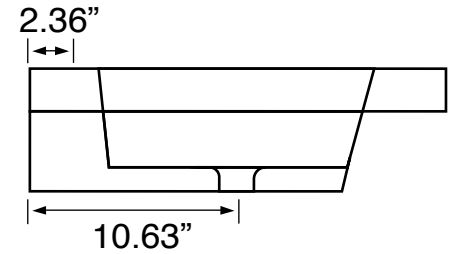

Features

- With overflow.
- Modern design.

Material

- White ceramic bathroom sink.

Installation

- Wall mount installation.
- Drop in installation.

Configurations

- Single Hole.
- Three Hole (8-inch centers).
- No Hole.

Nameek's One-Year Limited Warranty

See website for warranty information details.

Technical Information

Bowl type:	Single
Installation:	Wall mounted Drop in
Bowl dimensions:	Depth: 4.6" Length: 21.65" Width: 13.39"
Drain hole:	1.90"
Faucet hole:	1.38"
Hole configurations:	0, 1, 3
Weight:	57.3 lbs