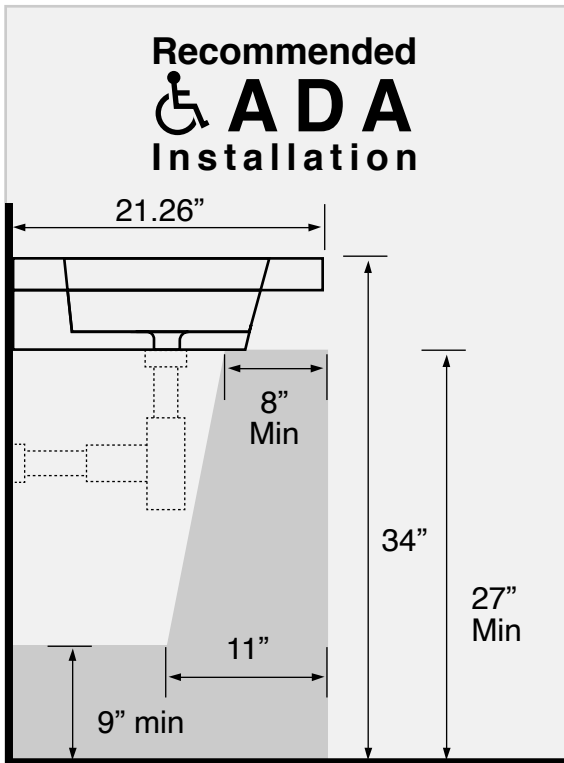

## Installation

- Wall mount installation.
- Drop in installation.

## Configurations

- Single Hole.
- Three Hole (8-inch centers).
- No Hole.

## Technical Information

Bowl type:	Single
Installation:	Wall mounted Drop in
Bowl dimensions:	Depth: 4.6" Length: 21.65" Width: 13.39"
Drain hole:	1.90"
Faucet hole:	1.38"
Hole configurations:	0, 1, 3
Weight:	57.3 lbs