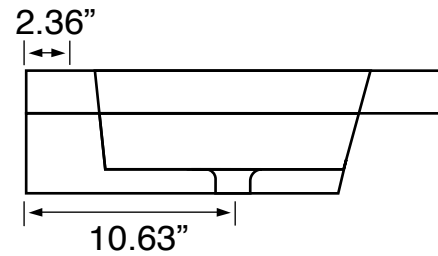

## Configurations

- Single Hole.
- Three Hole (8-inch centers).
- No Hole.

## Technical Information

Bowl type:	Single
Installation:	Wall mounted Drop in
Bowl dimensions:	Depth: 4.6" Length: 21.65" Width: 13.39"
Drain hole:	1.90"
Faucet hole:	1.38"
Hole configurations:	0, 1, 3
Weight:	57.3 lbs