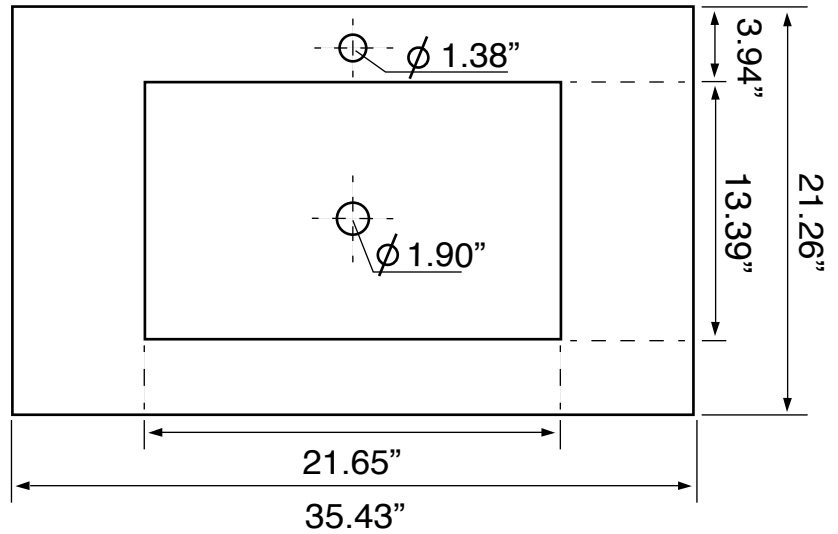

## Installation

- Wall mount installation.
- Drop in installation.

## Configurations

- Single Hole.
- Three Hole (8-inch centers).
- No Hole.

## Technical Information

Bowl type:	Single
Installation:	Wall mounted Drop in
Bowl dimensions:	Depth: 4.6" Length: 21.65" Width: 13.39"
Drain hole:	1.90"
Faucet hole:	1.38"
Hole configurations:	0, 1, 3
Weight:	57.3 lbs