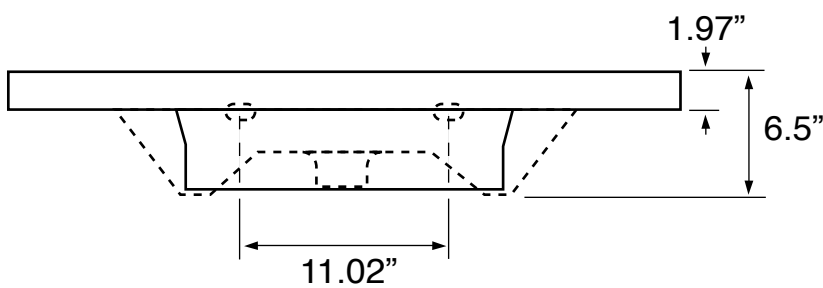

## Installation

- Wall mount installation.
- Drop in installation.

## Configurations

- Single Hole.
- Three Hole (8-inch centers).
- No Hole.

## Technical Information

Bowl type:	Single
Installation:	Wall mounted Drop in
Bowl dimensions:	Depth: 4.6" Length: 21.65" Width: 13.39"
Drain hole:	1.90"
Faucet hole:	1.38"
Hole configurations:	0, 1, 3
Weight:	57.3 lbs