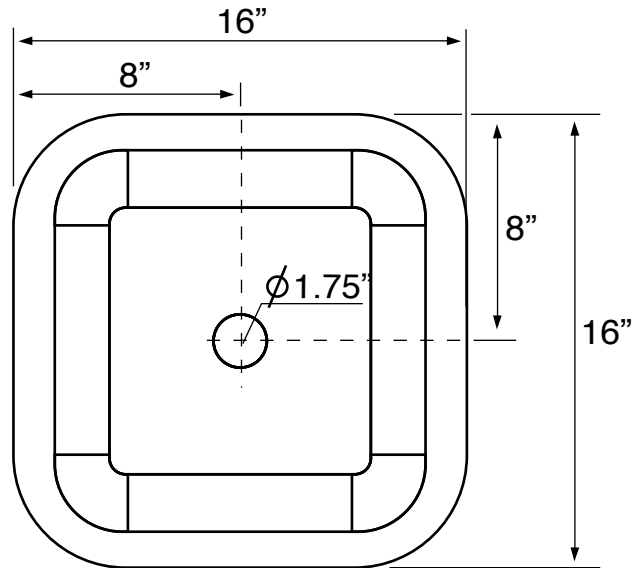

Features

- Without overflow.
- Modern design.

Material

- White ceramic bathroom sink.

Installation

- Vessel / above-counter installation.

Nameek's One-Year Limited Warranty

See website for warranty information details.

Technical Information

Bowl type:	Single
Installation:	Vessel
Bowl dimensions:	Depth: 4.3" Length: 11.6" Width: 11.6"
Drain hole:	1.75"
Weight:	26.45 lbs

Notes

Install this product according to the installation instructions.