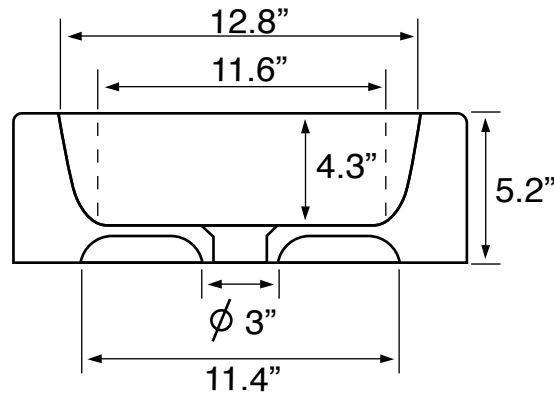

Features

- Without overflow.
- Modern design.

Material

- White ceramic bathroom sink.

Installation

- Vessel / above-counter installation.

Nameek's One-Year Limited Warranty

See website for warranty information details.

Technical Information

Bowl type:	Single
Installation:	Vessel
Bowl dimensions:	Depth: 4.3" Length: 11.6" Width: 11.6"
Drain hole:	1.75"
Weight:	26.45 lbs

Notes

Install this product according to the installation instructions.