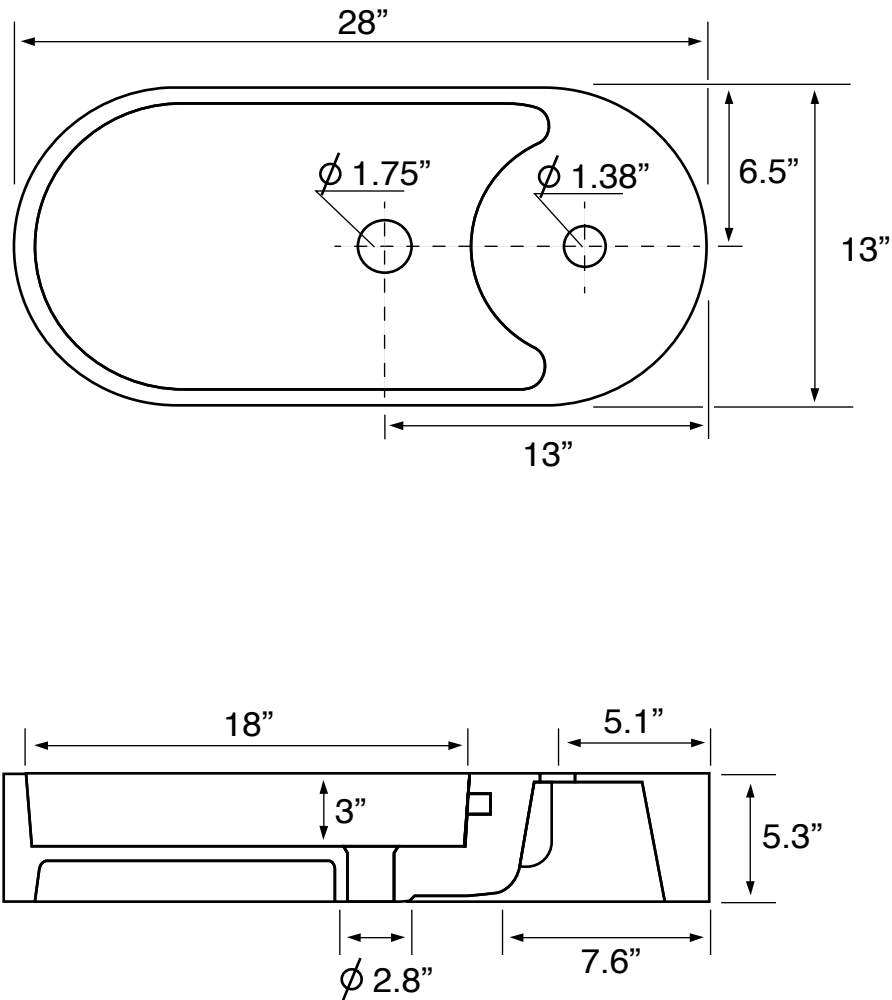

## Material

- White ceramic bathroom sink.

## Installation

- Vessel / above-counter installation.

## Configuration

- Single hole.

### Technical Information

Bowl type:	Single
Installation:	Vessel
Bowl dimensions:	Depth: 3" Length: 18"
Drain hole:	1.75"
Faucet hole:	1.38"
Hole configuration:	1
Weight:	33.07 lbs