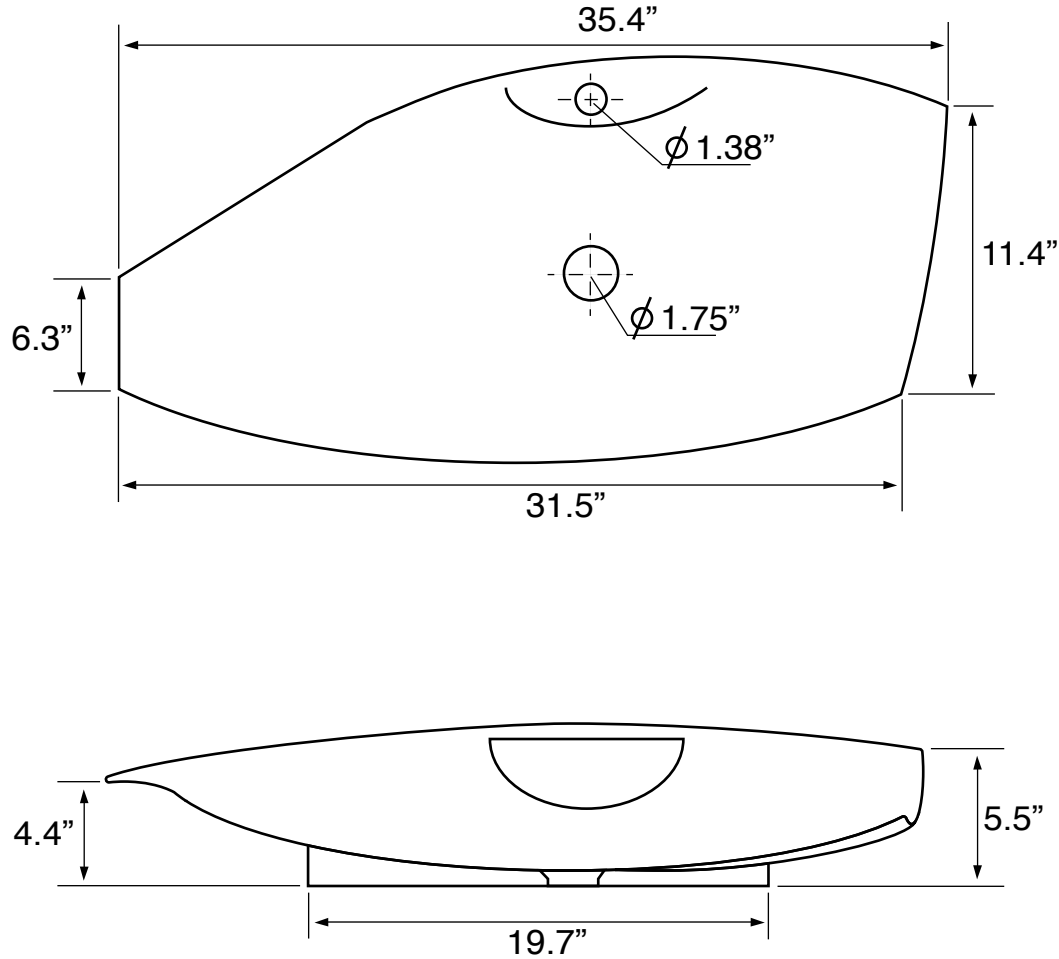

## Installation

- Vessel / above-counter installation.

## Configurations

- Single Hole.

## Technical Information

Bowl type:	Single
Installation:	Vessel
Bowl dimensions:	Depth: 4.3" Length: 35.4" Width: 15"
Drain hole:	1.75"
Faucet hole:	1.38"
Hole configurations:	1
Weight:	24.22 lbs