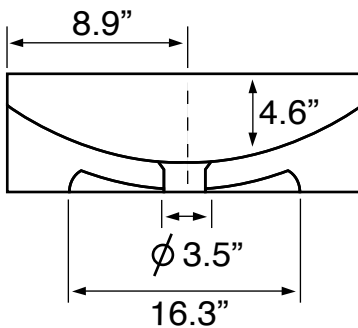

Features

- Without overflow.
- Modern design.

Material

- White ceramic bathroom sink.

Installation

- Wall mount installation.
- Vessel / above-counter installation.

Nameek's One-Year Limited Warranty

See website for warranty information details.

Technical Information

Bowl type:	Single
Installation:	Wall mounted Vessel
Bowl dimensions:	Depth: 4.6" Length: 27.1" Width: 17.4"
Drain hole:	1.75"
Weight:	35.24 lbs

Notes

Install this product according to the installation instructions.