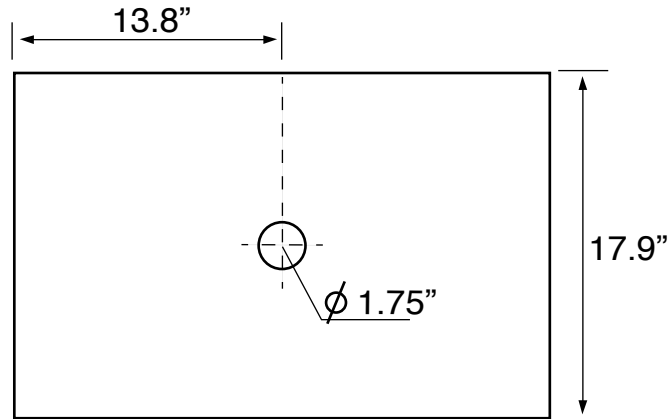

Features

- Without overflow.
- Modern design.

Material

- White ceramic bathroom sink.

Installation

- Wall mount installation.
- Vessel / above-counter installation.

Nameek's One-Year Limited Warranty

See website for warranty information details.

Technical Information

Bowl type:	Single
Installation:	Wall mounted Vessel
Bowl dimensions:	Depth: 4.6" Length: 27.1" Width: 17.4"
Drain hole:	1.75"
Weight:	35.24 lbs

Notes

Install this product according to the installation instructions.