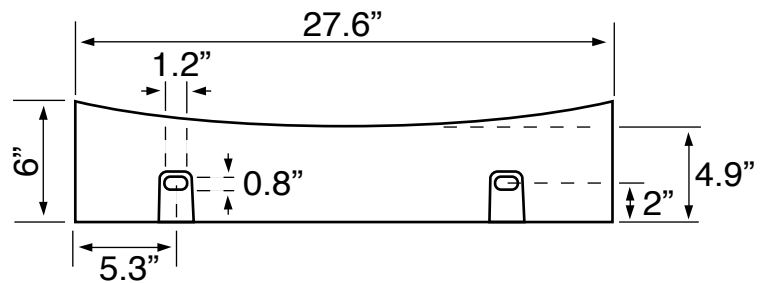

Features

- Without overflow.
- Modern design.

Material

- White ceramic bathroom sink.

Installation

- Wall mount installation.
- Vessel / above-counter installation.

Nameek's One-Year Limited Warranty

See website for warranty information details.

Technical Information

Bowl type:	Single
Installation:	Wall mounted Vessel
Bowl dimensions:	Depth: 4.6" Length: 27.1" Width: 17.4"
Drain hole:	1.75"
Weight:	35.24 lbs

Notes

Install this product according to the installation instructions.