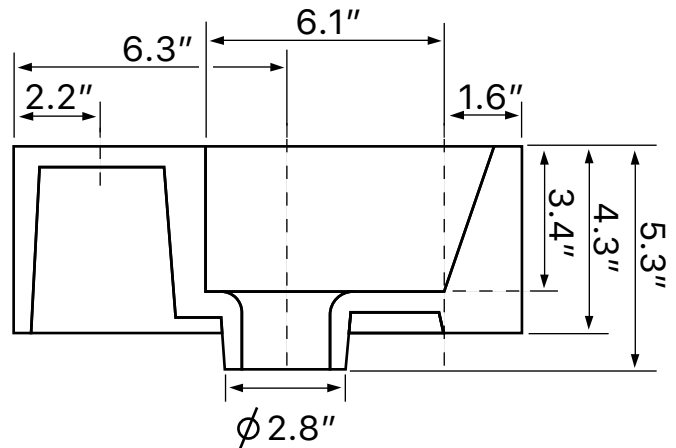

Features

- Without overflow.
- Modern design.

Material

- White ceramic bathroom sink.

Installation

- Wall mount installation.
- Vessel / above-counter installation.

Configurations

- One Hole.

Nameek's One-Year Limited Warranty

See website for warranty information details.

Technical Information

Bowl type:	Single
Installation:	Wall mounted Vessel
Bowl dimensions:	Length: 10.8" Width: 7.2" Depth: 3.4"
Drain hole:	1.75"
Faucet hole:	1.38"
Hole configurations:	1
Weight:	13.21 lbs