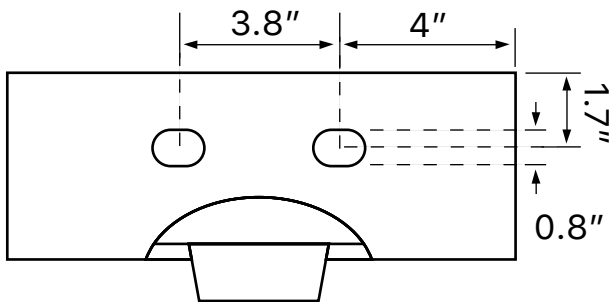

Features

- Without overflow.
- Modern design.

Material

- White ceramic bathroom sink.

Installation

- Wall mount installation.
- Vessel / above-counter installation.

Configurations

- One Hole.

Nameek's One-Year Limited Warranty

See website for warranty information details.

Technical Information

Bowl type:	Single
Installation:	Wall mounted Vessel
Bowl dimensions:	Length: 10.8" Width: 7.2" Depth: 3.4"
Drain hole:	1.75"
Faucet hole:	1.38"
Hole configurations:	1
Weight:	13.21 lbs