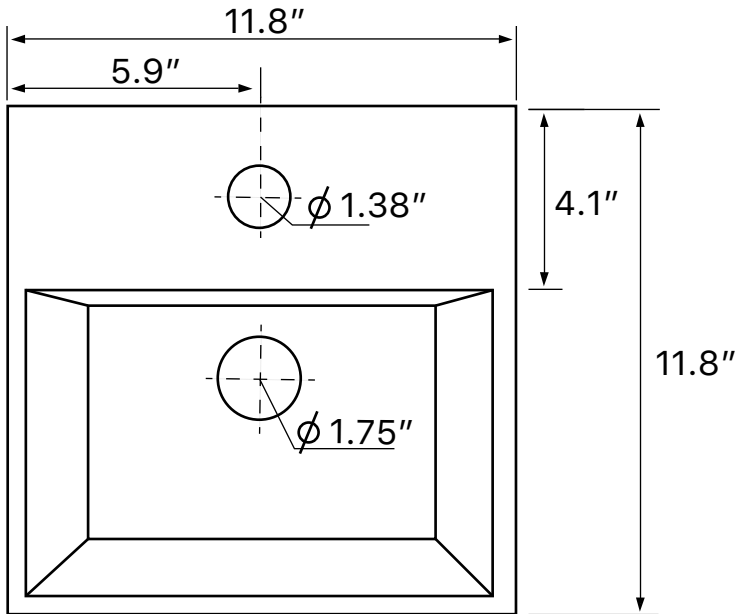

Features

- Without overflow.
- Modern design.

Material

- White ceramic bathroom sink.

Installation

- Wall mount installation.
- Vessel / above-counter installation.

Configurations

- One Hole.

Nameek's One-Year Limited Warranty

See website for warranty information details.

Technical Information

Bowl type:	Single
Installation:	Wall mounted Vessel
Bowl dimensions:	Length: 10.8" Width: 7.2" Depth: 3.4"
Drain hole:	1.75"
Faucet hole:	1.38"
Hole configurations:	1
Weight:	13.21 lbs