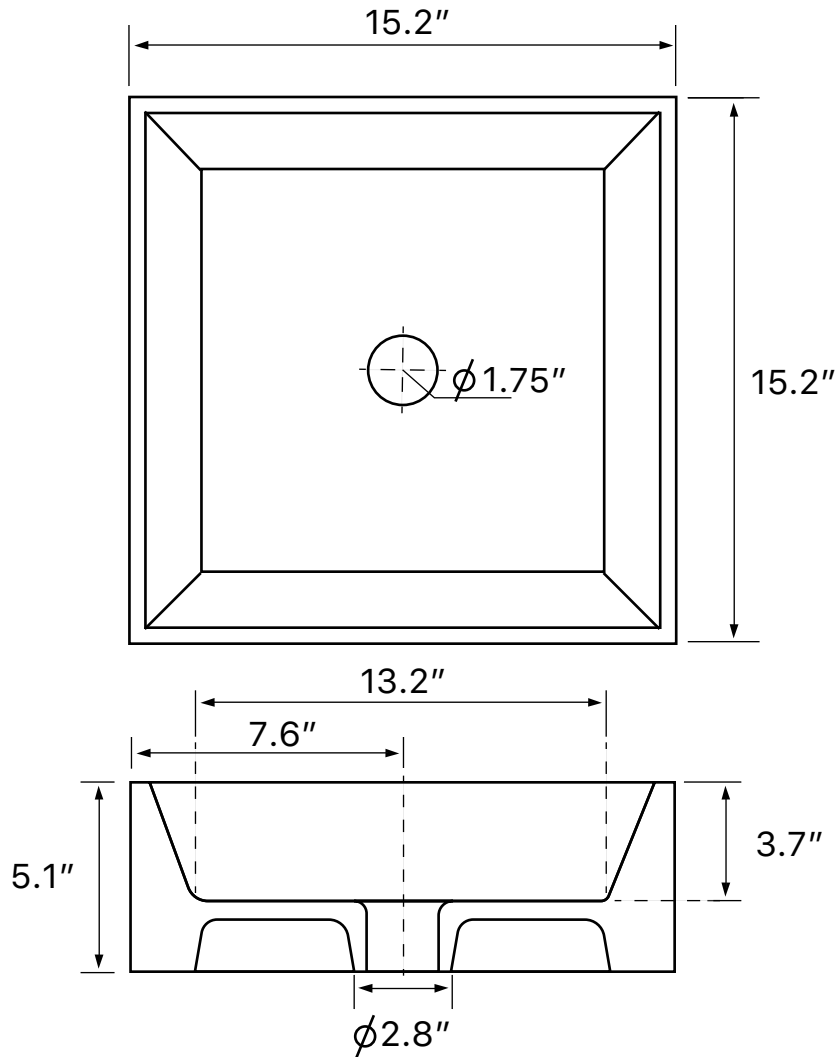

## Installation

- Vessel / above-counter installation.

## Technical Information

Bowl type:	Single
Installation:	Vessel
Bowl dimensions:	Length: 13.2" Width: 13.2" Depth: 3.7"
Drain hole:	1.75"
Weight:	22.05 lbs