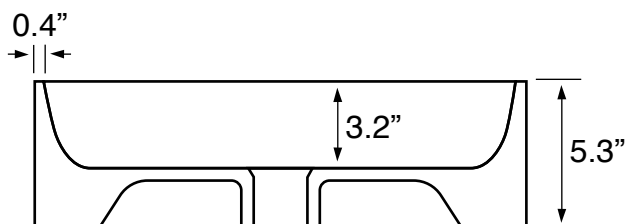

Features

- Without overflow.
- Modern design.

Material

- White ceramic bathroom sink.

Installation

- Vessel / above-counter installation.

Nameek's One-Year Limited Warranty

See website for warranty information details.

Technical Information

Bowl type:	Single
Installation:	Vessel
Bowl dimensions:	Depth: 3.2"
	Length: 20.5"
	Width: 16.9"
Drain hole:	1.75"
Weight:	24.22 lbs

Notes

Install this product according to the installation instructions.