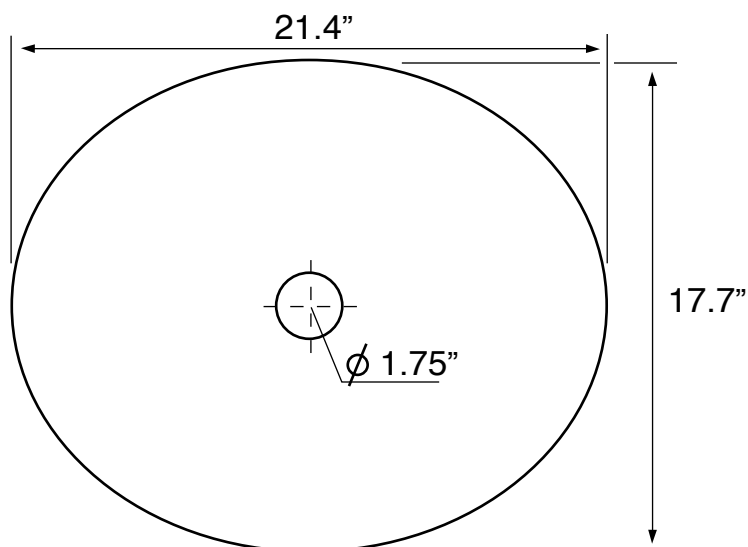

Features

- Without overflow.
- Modern design.

Material

- White ceramic bathroom sink.

Installation

- Vessel / above-counter installation.

Nameek's One-Year Limited Warranty

See website for warranty information details.

Technical Information

Bowl type:	Single
Installation:	Vessel
Bowl dimensions:	Depth: 3.2"
	Length: 20.5"
	Width: 16.9"
Drain hole:	1.75"
Weight:	24.22 lbs

Notes

Install this product according to the installation instructions.