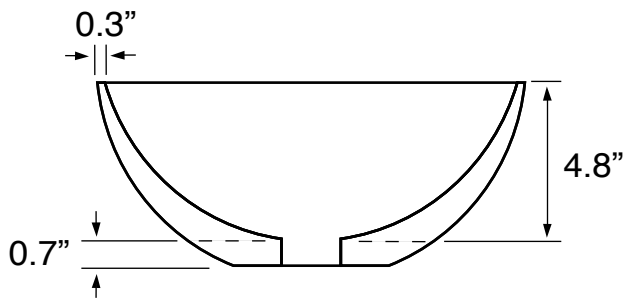

Features

- Without overflow.
- Modern design.

Material

- White ceramic bathroom sink.

Installation

- Vessel / above-counter installation.

Configurations

- No Hole.

Nameek's One-Year Limited Warranty

See website for warranty information details.

Technical Information

Bowl type:	Single
Installation:	Vessel
Bowl dimensions:	Length: 15.6" Width: 13.1" Depth: 4.8"
Drain hole:	1.75"
Hole configurations:	0
Weight:	13.21 lbs