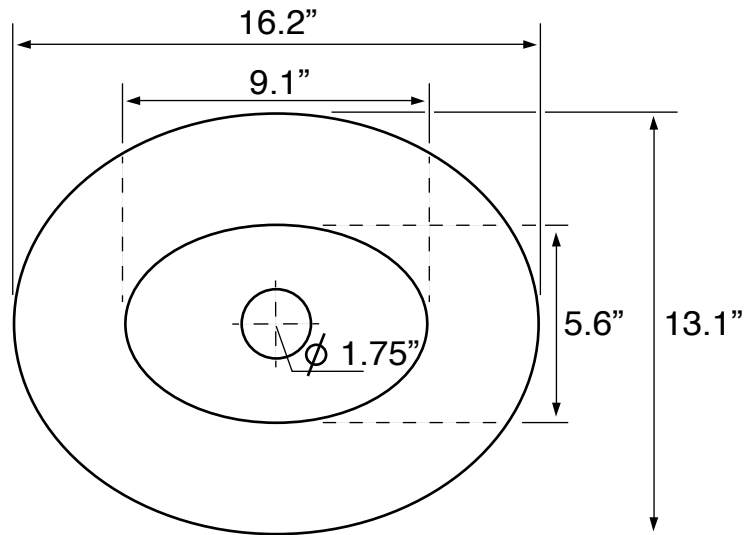

Features

- Without overflow.
- Modern design.

Material

- White ceramic bathroom sink.

Installation

- Vessel / above-counter installation.

Configurations

- No Hole.

Nameek's One-Year Limited Warranty

See website for warranty information details.

Technical Information

Bowl type:	Single
Installation:	Vessel
Bowl dimensions:	Length: 15.6" Width: 13.1" Depth: 4.8"
Drain hole:	1.75"
Hole configurations:	0
Weight:	13.21 lbs