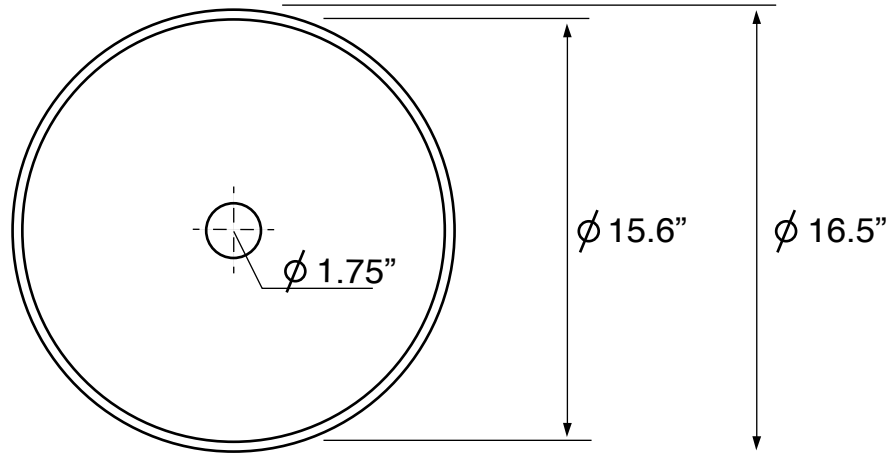

## Material

- White ceramic bathroom sink.

## Technical Information

Bowl type:	Single
Installation:	Vessel
Bowl dimensions:	Length: 15.6" Width: 15.6" Depth: 5.1"
Drain hole:	1.75"
Weight:	13.21 lbs