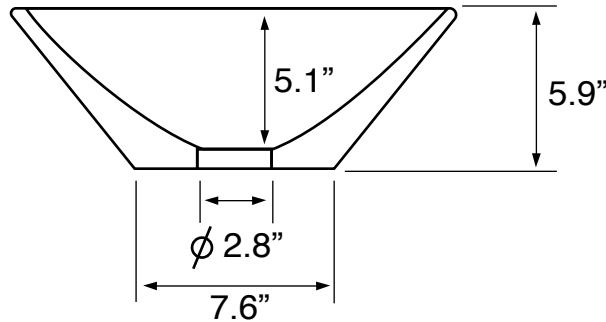

## Technical Information

Bowl type:	Single
Installation:	Vessel
Bowl dimensions:	Length: 15.6" Width: 15.6" Depth: 5.1"
Drain hole:	1.75"
Weight:	13.21 lbs