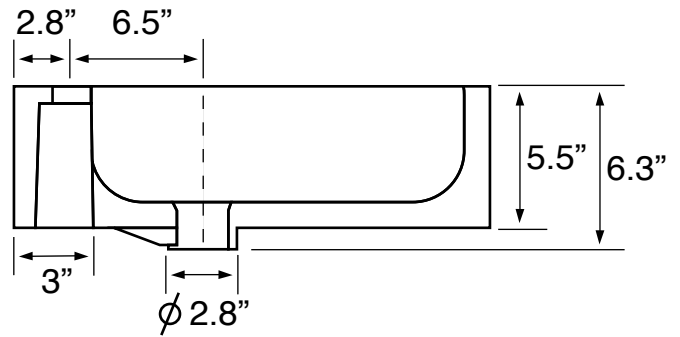

Features

- With overflow.
- Modern design.
- Corner application.

Material

- White ceramic bathroom sink.

Installation

- Wall mount installation.
- Vessel / above-counter installation.

Configurations

- Single hole.

Nameek's One-Year Limited Warranty

See website for warranty information details.

Technical Information

Bowl type:	Single
Installation:	Wall mounted Vessel
Bowl dimensions:	Depth: 4.6" Length: 16.5" Width: 16.5"
Drain hole:	1.75"
Faucet hole:	1.38"
Hole configurations:	1
Weight:	30.83 lbs