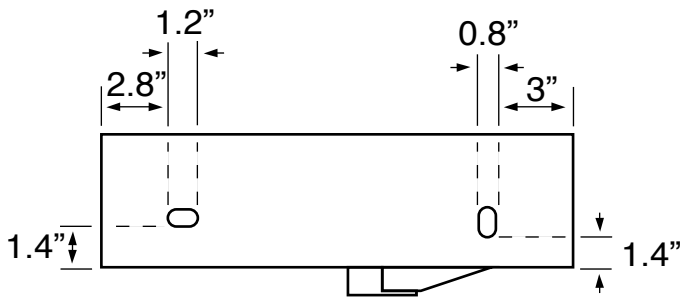

Features

- With overflow.
- Modern design.
- Corner application.

Material

- White ceramic bathroom sink.

Installation

- Wall mount installation.
- Vessel / above-counter installation.

Configurations

- Single hole.

Nameek's One-Year Limited Warranty

See website for warranty information details.

Technical Information

Bowl type:	Single
Installation:	Wall mounted Vessel
Bowl dimensions:	Depth: 4.6" Length: 16.5" Width: 16.5"
Drain hole:	1.75"
Faucet hole:	1.38"
Hole configurations:	1
Weight:	30.83 lbs