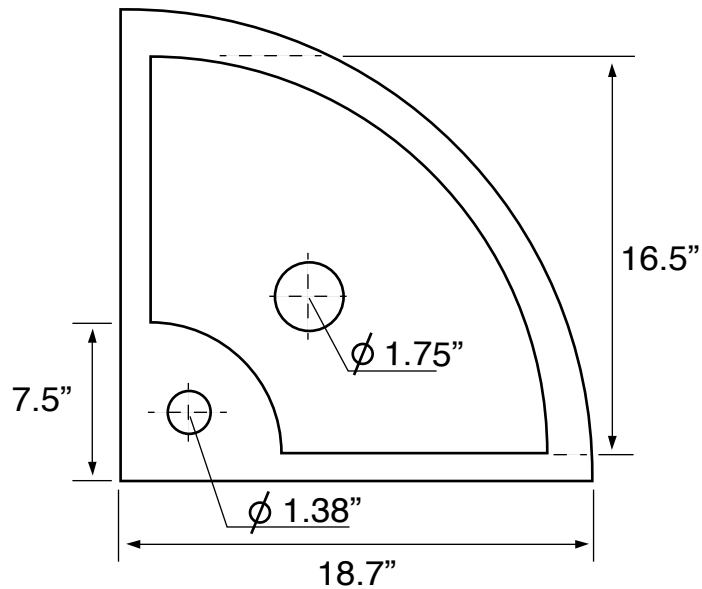

Features

- With overflow.
- Modern design.
- Corner application.

Material

- White ceramic bathroom sink.

Installation

- Wall mount installation.
- Vessel / above-counter installation.

Configurations

- Single hole.

Nameek's One-Year Limited Warranty

See website for warranty information details.

Technical Information

Bowl type:	Single
Installation:	Wall mounted Vessel
Bowl dimensions:	Depth: 4.6" Length: 16.5" Width: 16.5"
Drain hole:	1.75"
Faucet hole:	1.38"
Hole configurations:	1
Weight:	30.83 lbs