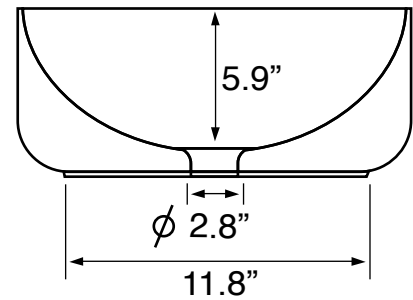

## Technical Information

Bowl type:	Single
Installation:	Vessel
Bowl dimensions:	Depth: 5.9"
	Width: 16.5"
	Length: 27.6"
Drain hole:	1.75"
Weight:	37.5 lbs