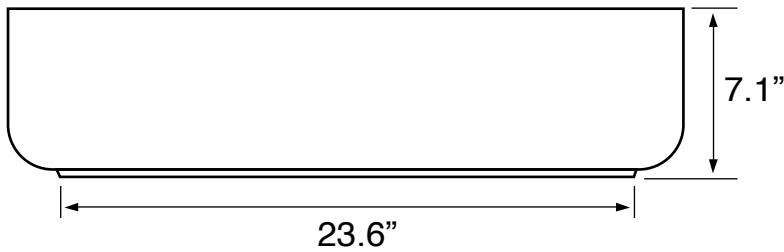

## Material

- White ceramic bathroom sink.

## Technical Information

Bowl type:	Single
Installation:	Vessel
Bowl dimensions:	Depth: 5.9"
	Width: 16.5"
	Length: 27.6"
Drain hole:	1.75"
Weight:	37.5 lbs