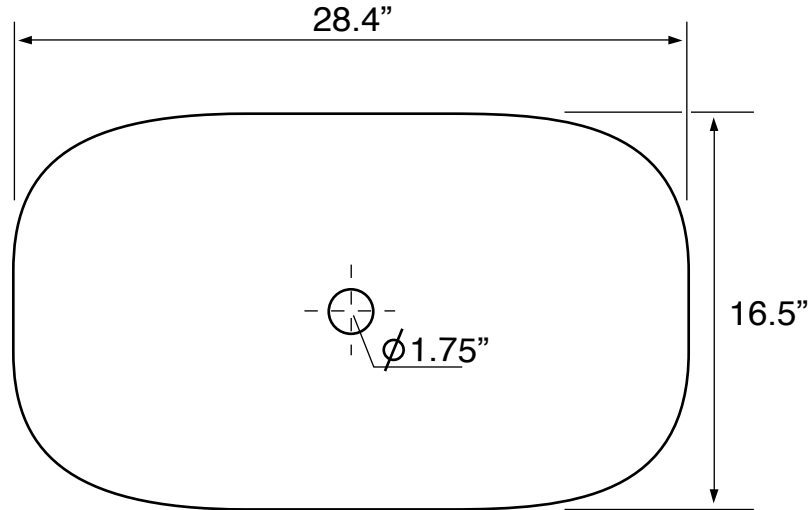

## Technical Information

Bowl type:	Single
Installation:	Vessel
Bowl dimensions:	Depth: 5.9"
	Width: 16.5"
	Length: 27.6"
Drain hole:	1.75"
Weight:	37.5 lbs