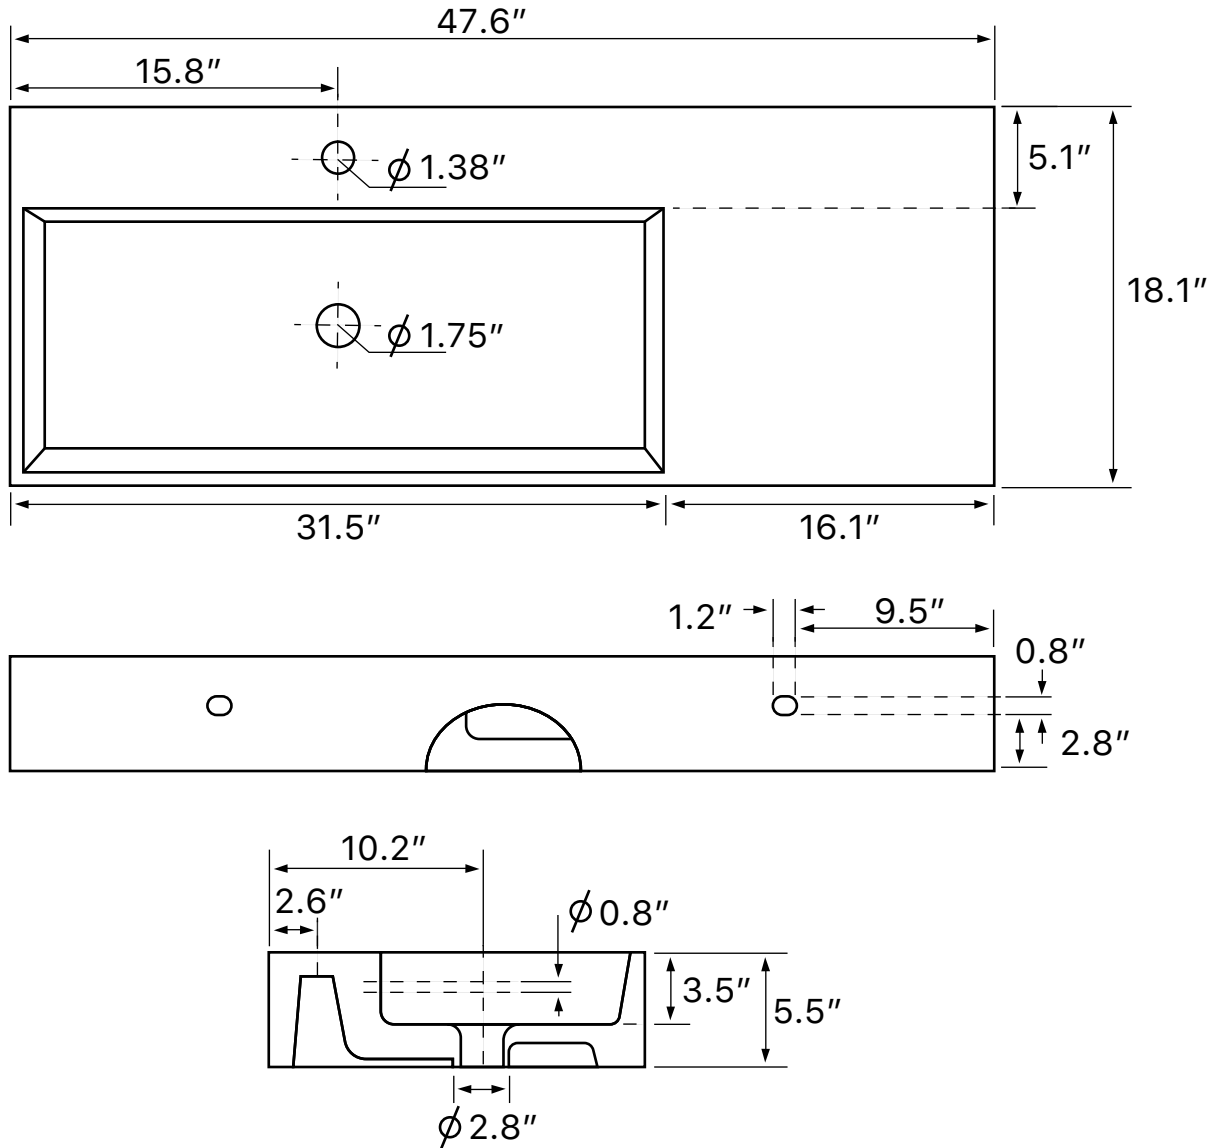

## Installation

- Wall mount installation.
- Vessel / above-counter installation.

## Configurations

- Single Hole.
- Three Hole (8-inch centers).
- No Hole.

## Technical Information

Bowl type:	Single
Installation:	Wall mounted Vessel
Bowl dimensions:	Length: 31.5" Width: 13" Depth: 3.5"
Drain hole:	1.75"
Faucet hole:	1.38"
Hole configurations:	0, 1, 3
Weight:	55 lbs